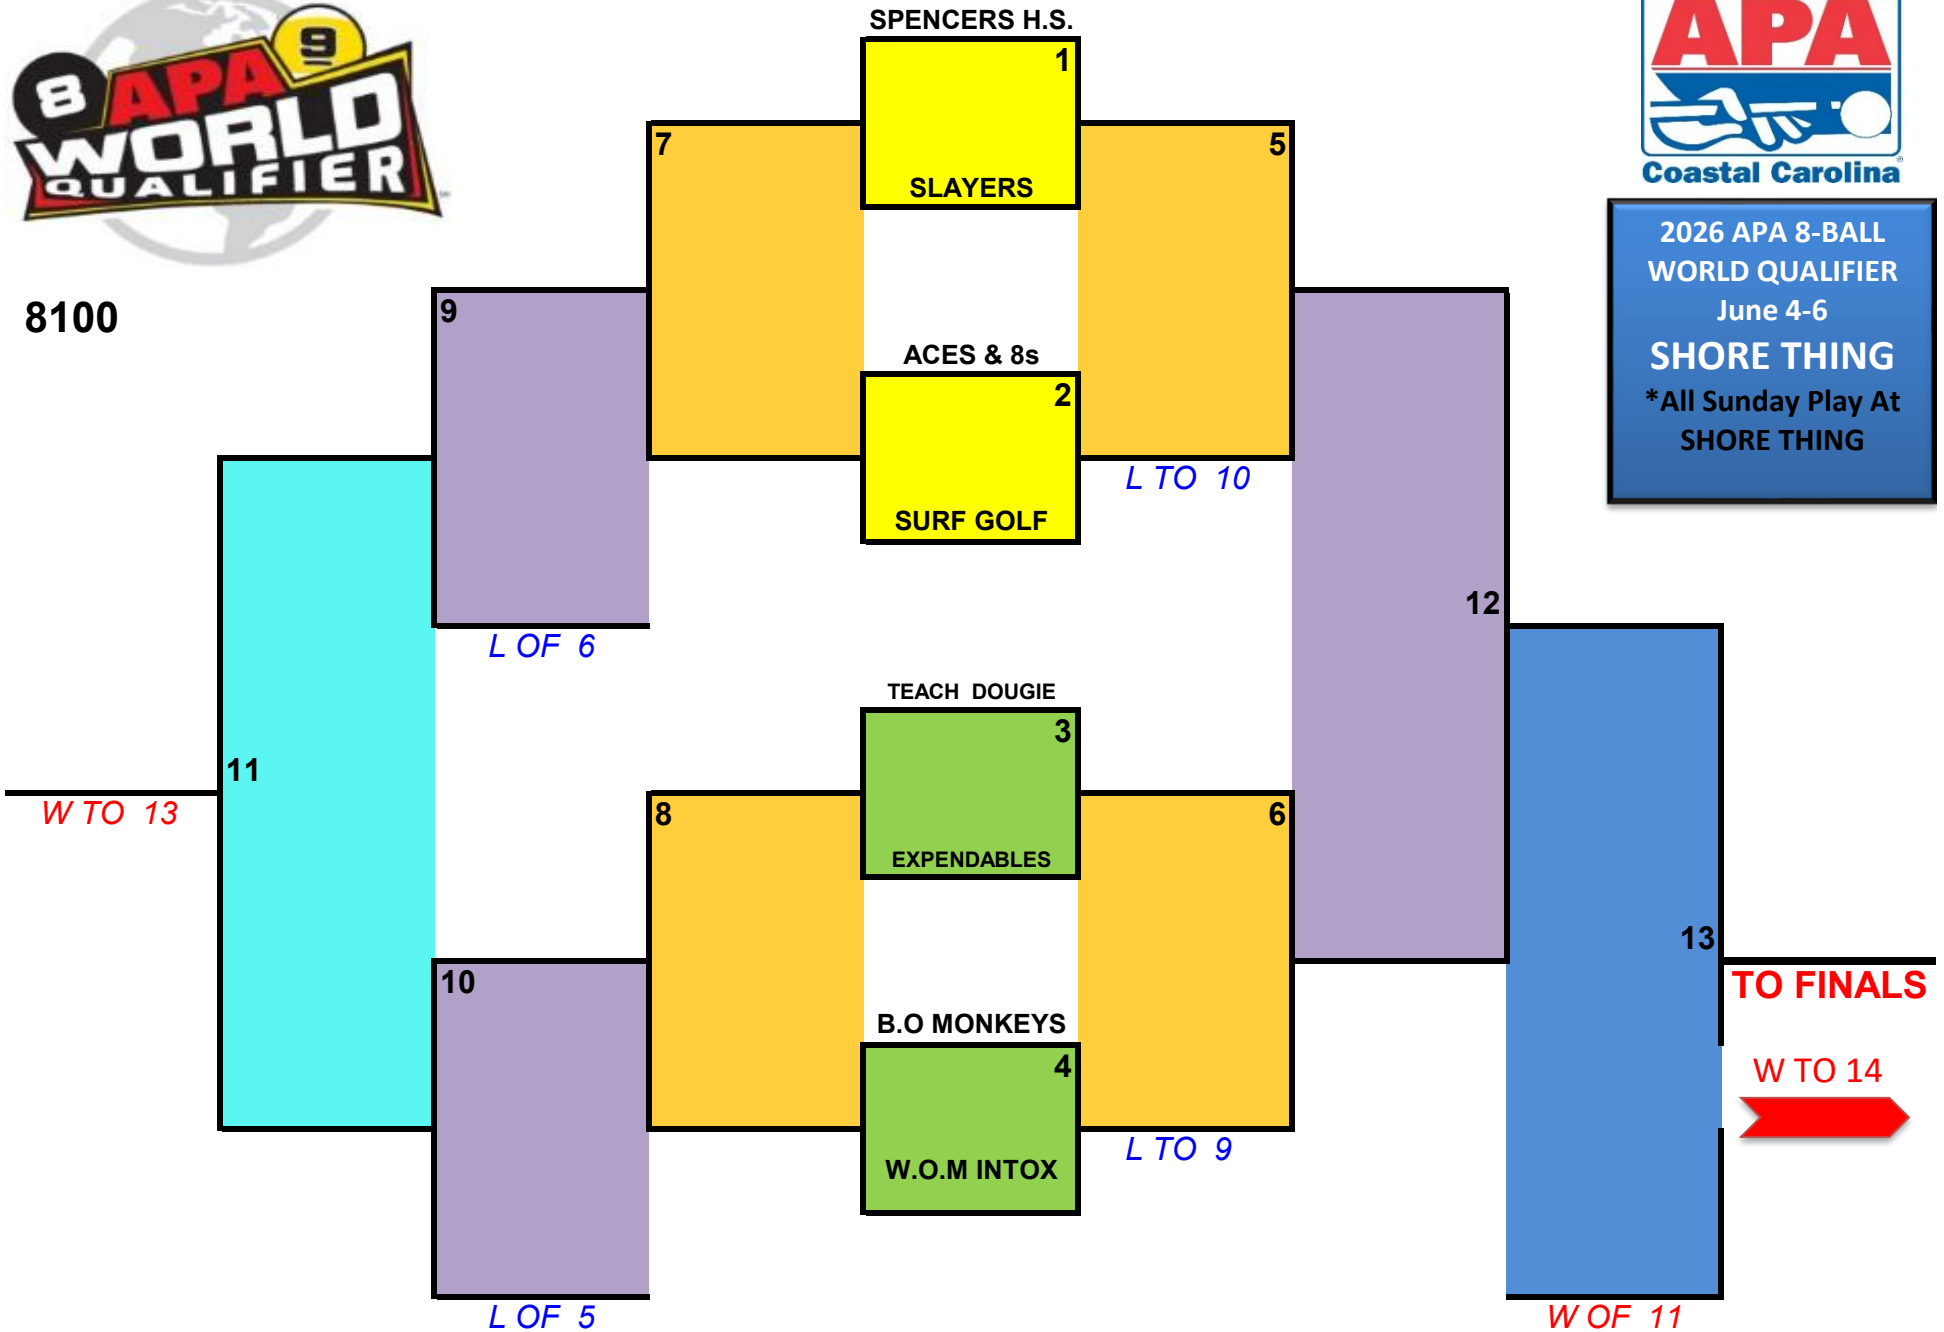

8100

2026 APA 8-BALL
WORLD QUALIFIER
June 4-6
SHORE THING
*All Sunday Play At
SHORE THING

YELLOW - FRIDAY @ 7PM * **GREEN** - SAT. @ 9AM * **ORANGE** - SAT. @ 1PM
* **PURPLE** - SAT. @ 6PM * **TEAL** - SUN. @ 9AM - **BLUE** - SUN. @ 1PM * ***RED** - SUN. @ 6PM