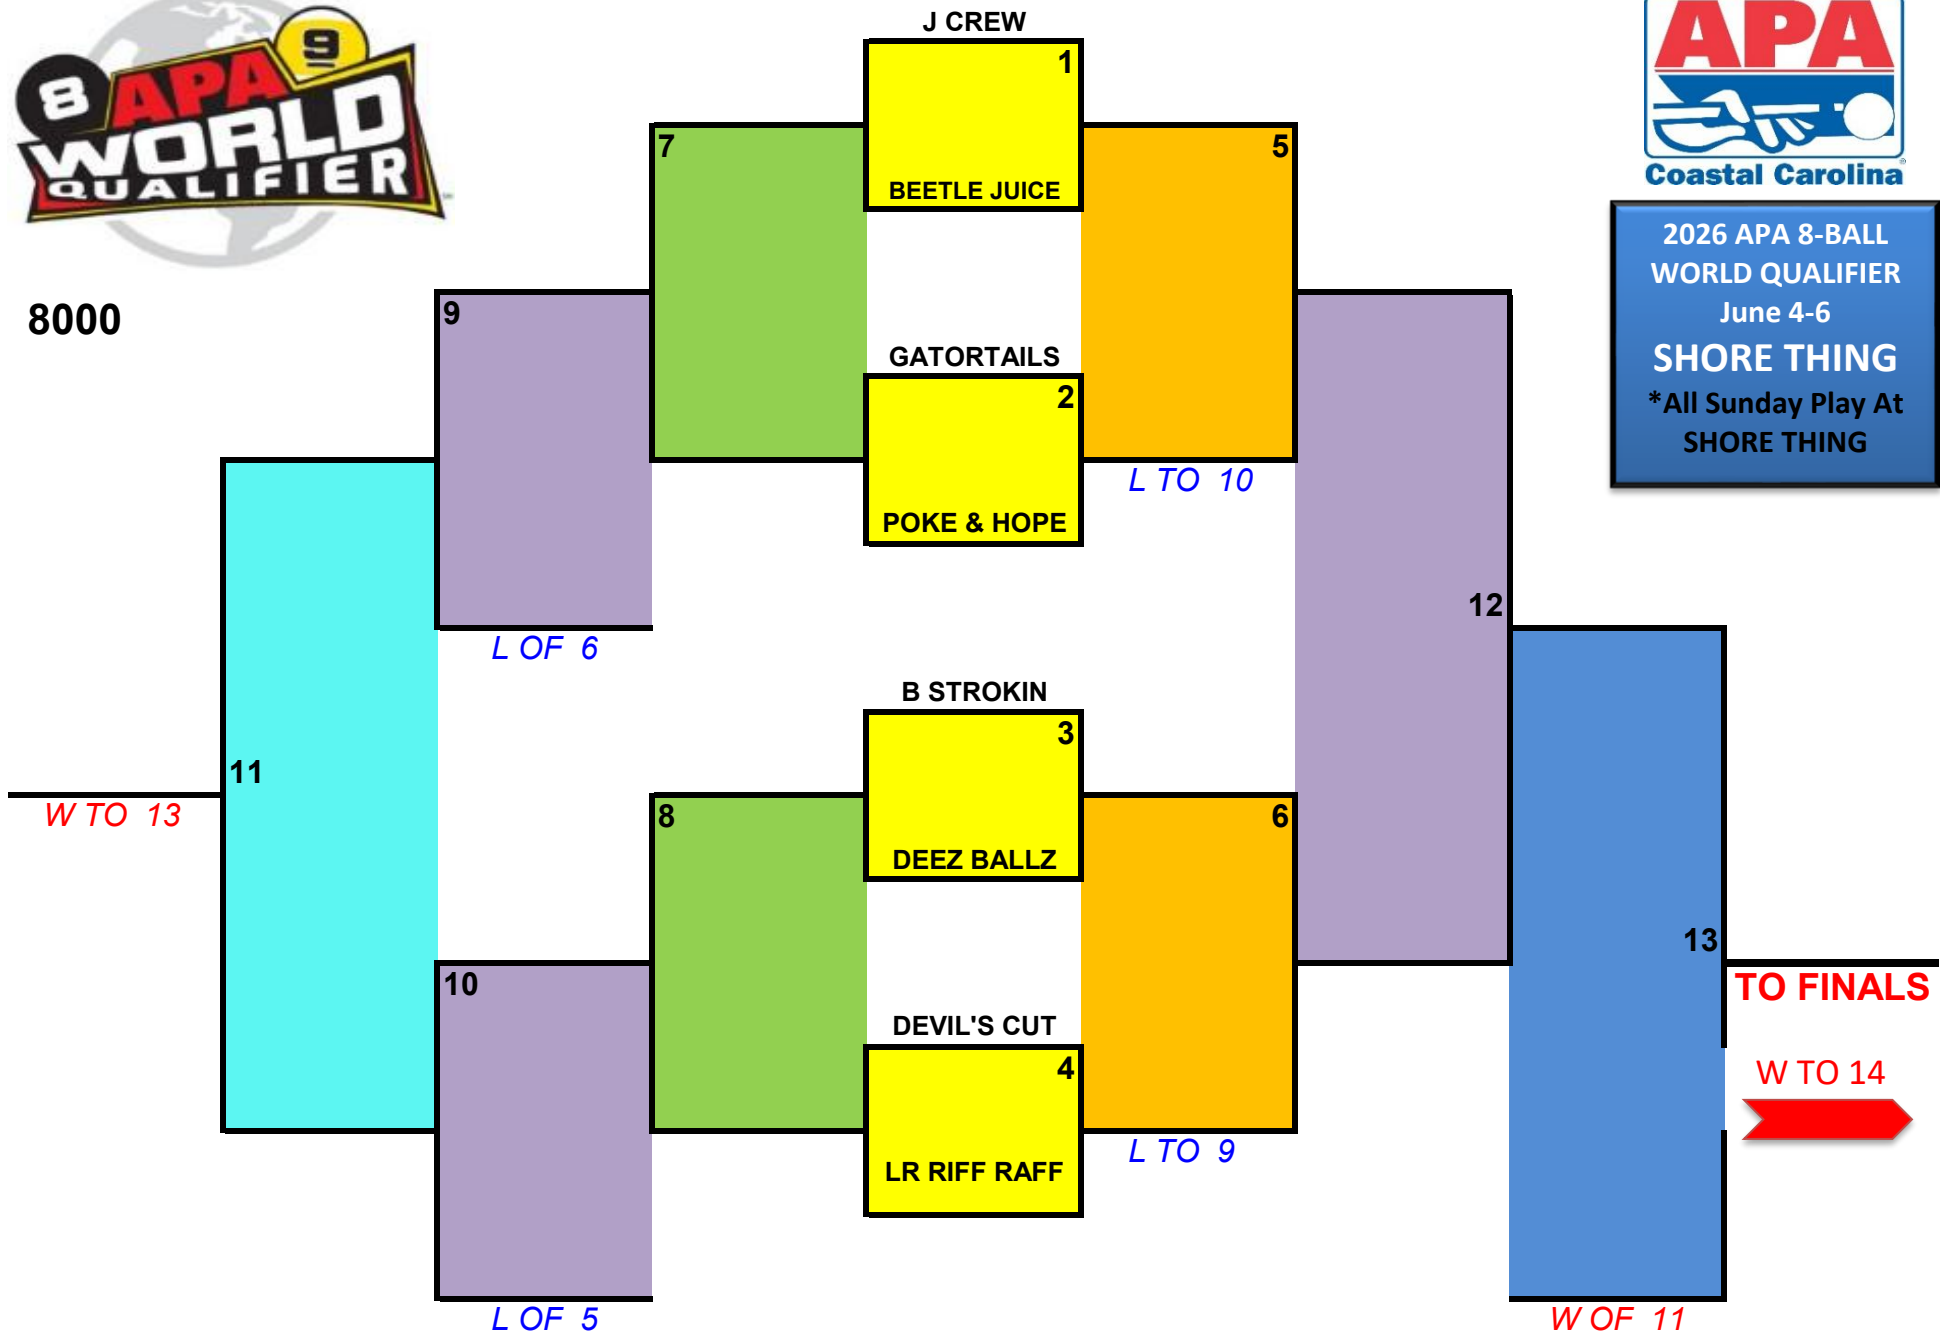

2026 APA 8-BALL
 WORLD QUALIFIER
 June 4-6
SHORE THING
 *All Sunday Play At
 SHORE THING

8000

YELLOW - FRIDAY @ 7PM * **GREEN** - SAT. @ 9AM * **ORANGE** - SAT. @ 1PM
 * **PURPLE** - SAT. @ 6PM * **TEAL** - SUN. @ 9AM - **BLUE** - SUN. @ 1PM * ***RED** - SUN. @ 6PM