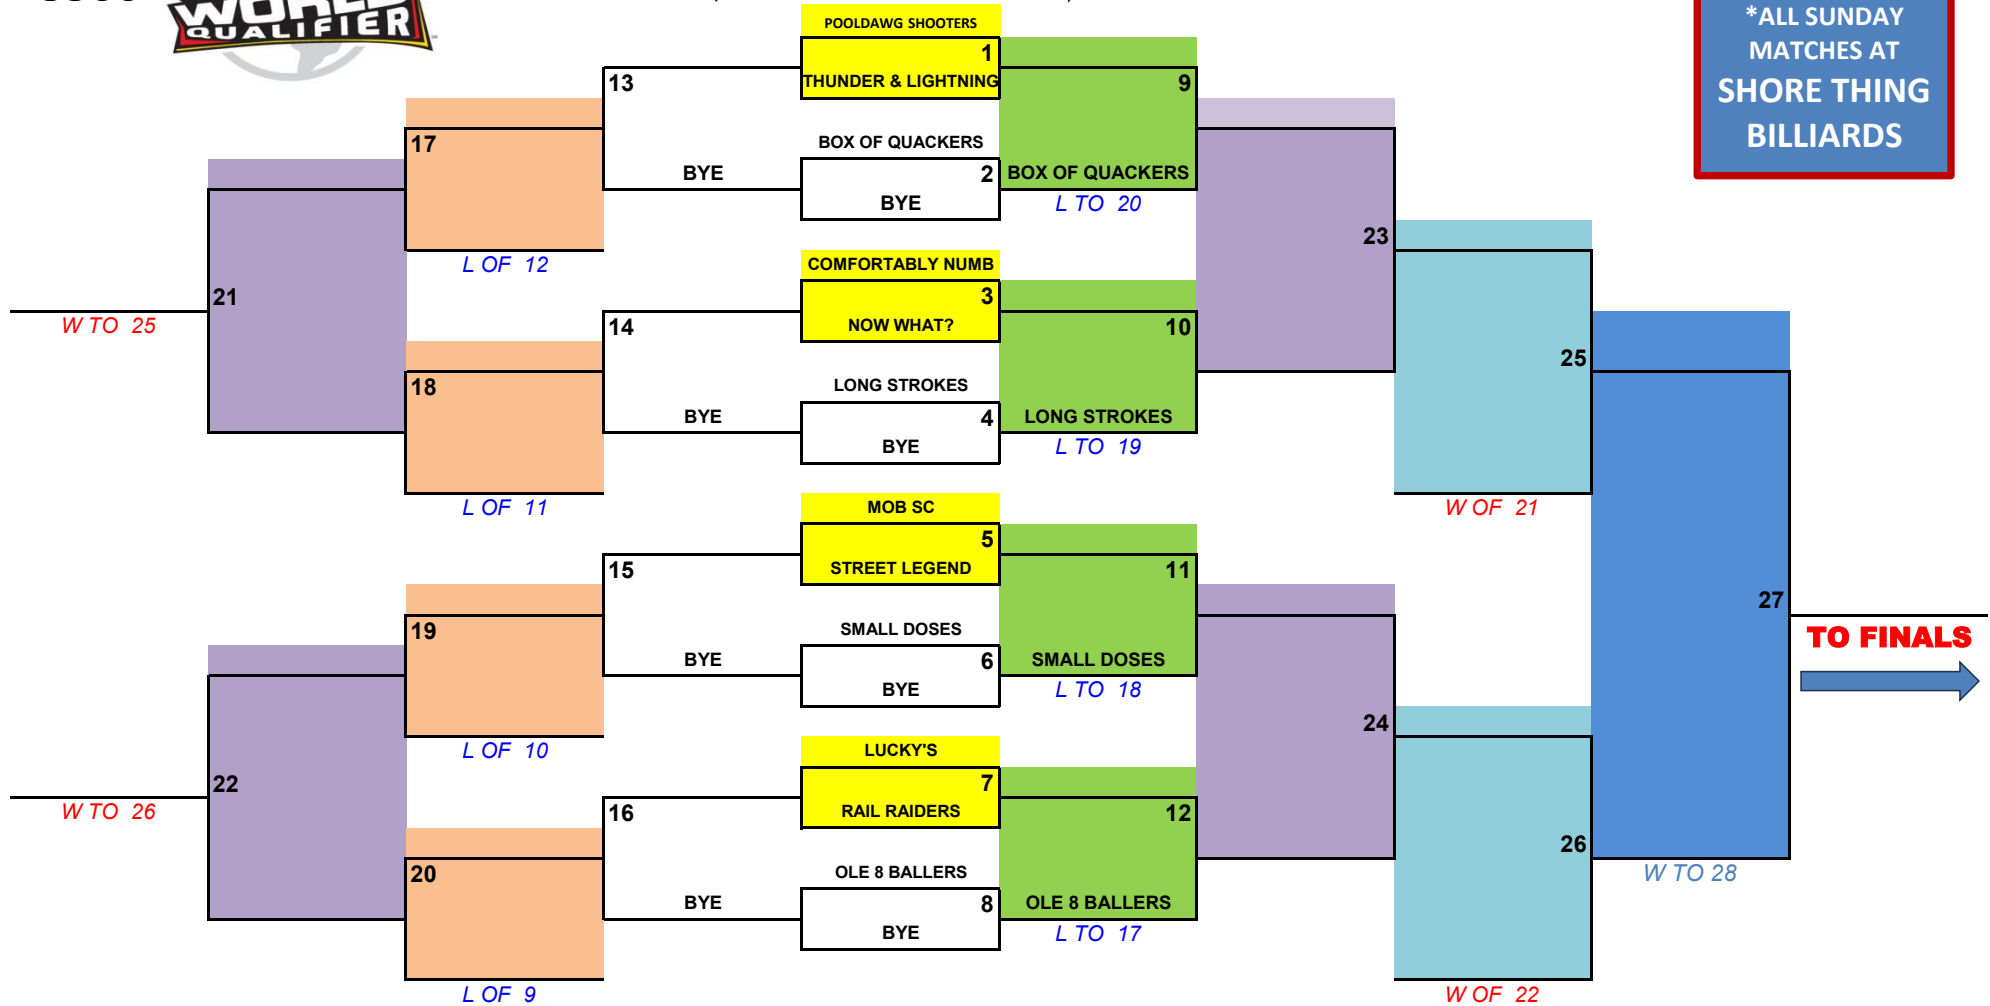

2026 SC 8-BALL WORLD QUALIFIER

JUNE 4-6 - BRICKHOUSE

8300

ONE LOSS SIDE ←

→ WINNER SIDE

*ALL SUNDAY MATCHES AT SHORE THING BILLIARDS

YELLOW - FRIDAY @ 7PM * GREEN - SAT. @ 9AM * ORANGE - SAT. @ 1PM * PURPLE - SAT. @ 6PM * TEAL - SUN. @ 9AM - BLUE - SUN. @ 1PM * RED - SUN. @ 6PM