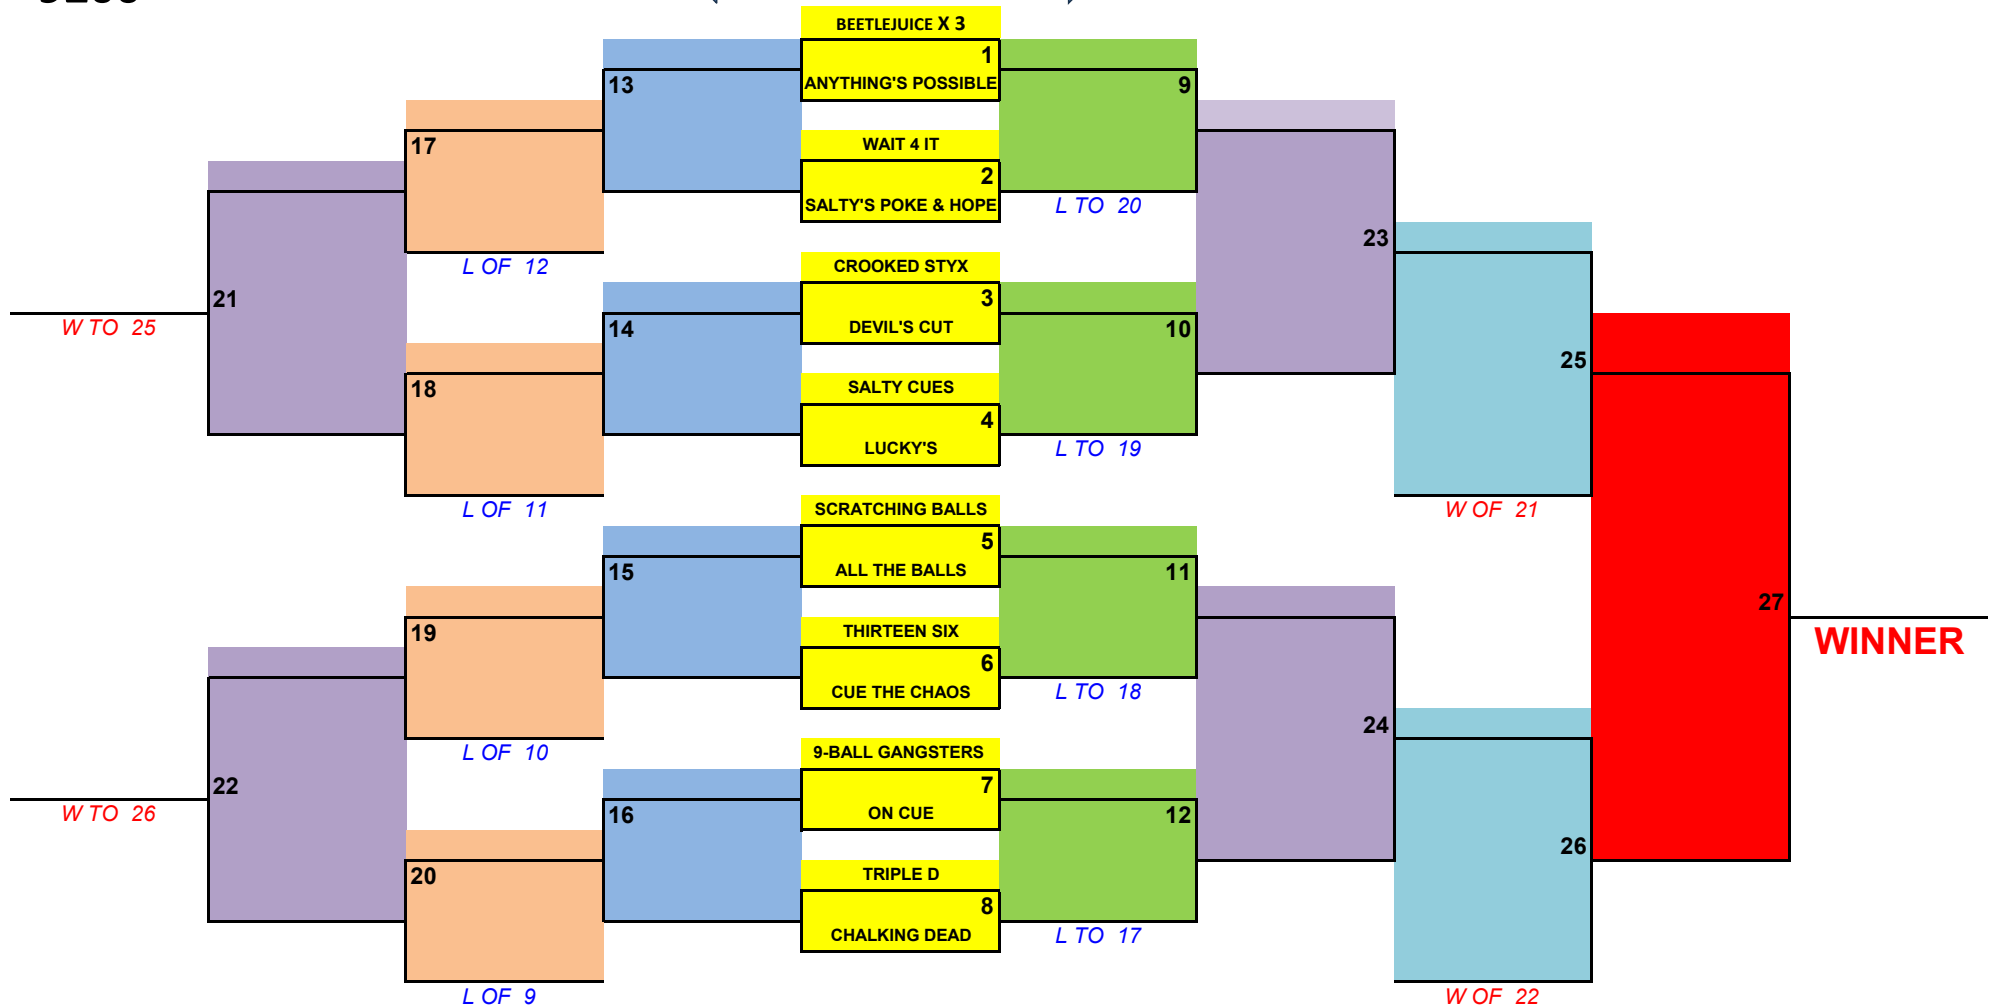

# 2026 9-BALL WORLD QUALIFIER

MAY 29-31 - BREAK TIME BILLIARDS

9200

ONE LOSS SIDE ←

→ WINNER SIDE

YELLOW - FRIDAY @ 7PM \* GREEN - SAT. @ 10AM \* BLUE - SAT. @ 2PM \* ORANGE - SAT. @ 6PM \* PURPLE - SUN. @ 10AM \* TEAL - SUN. @ 2PM \* RED - SUN. @ 6PM