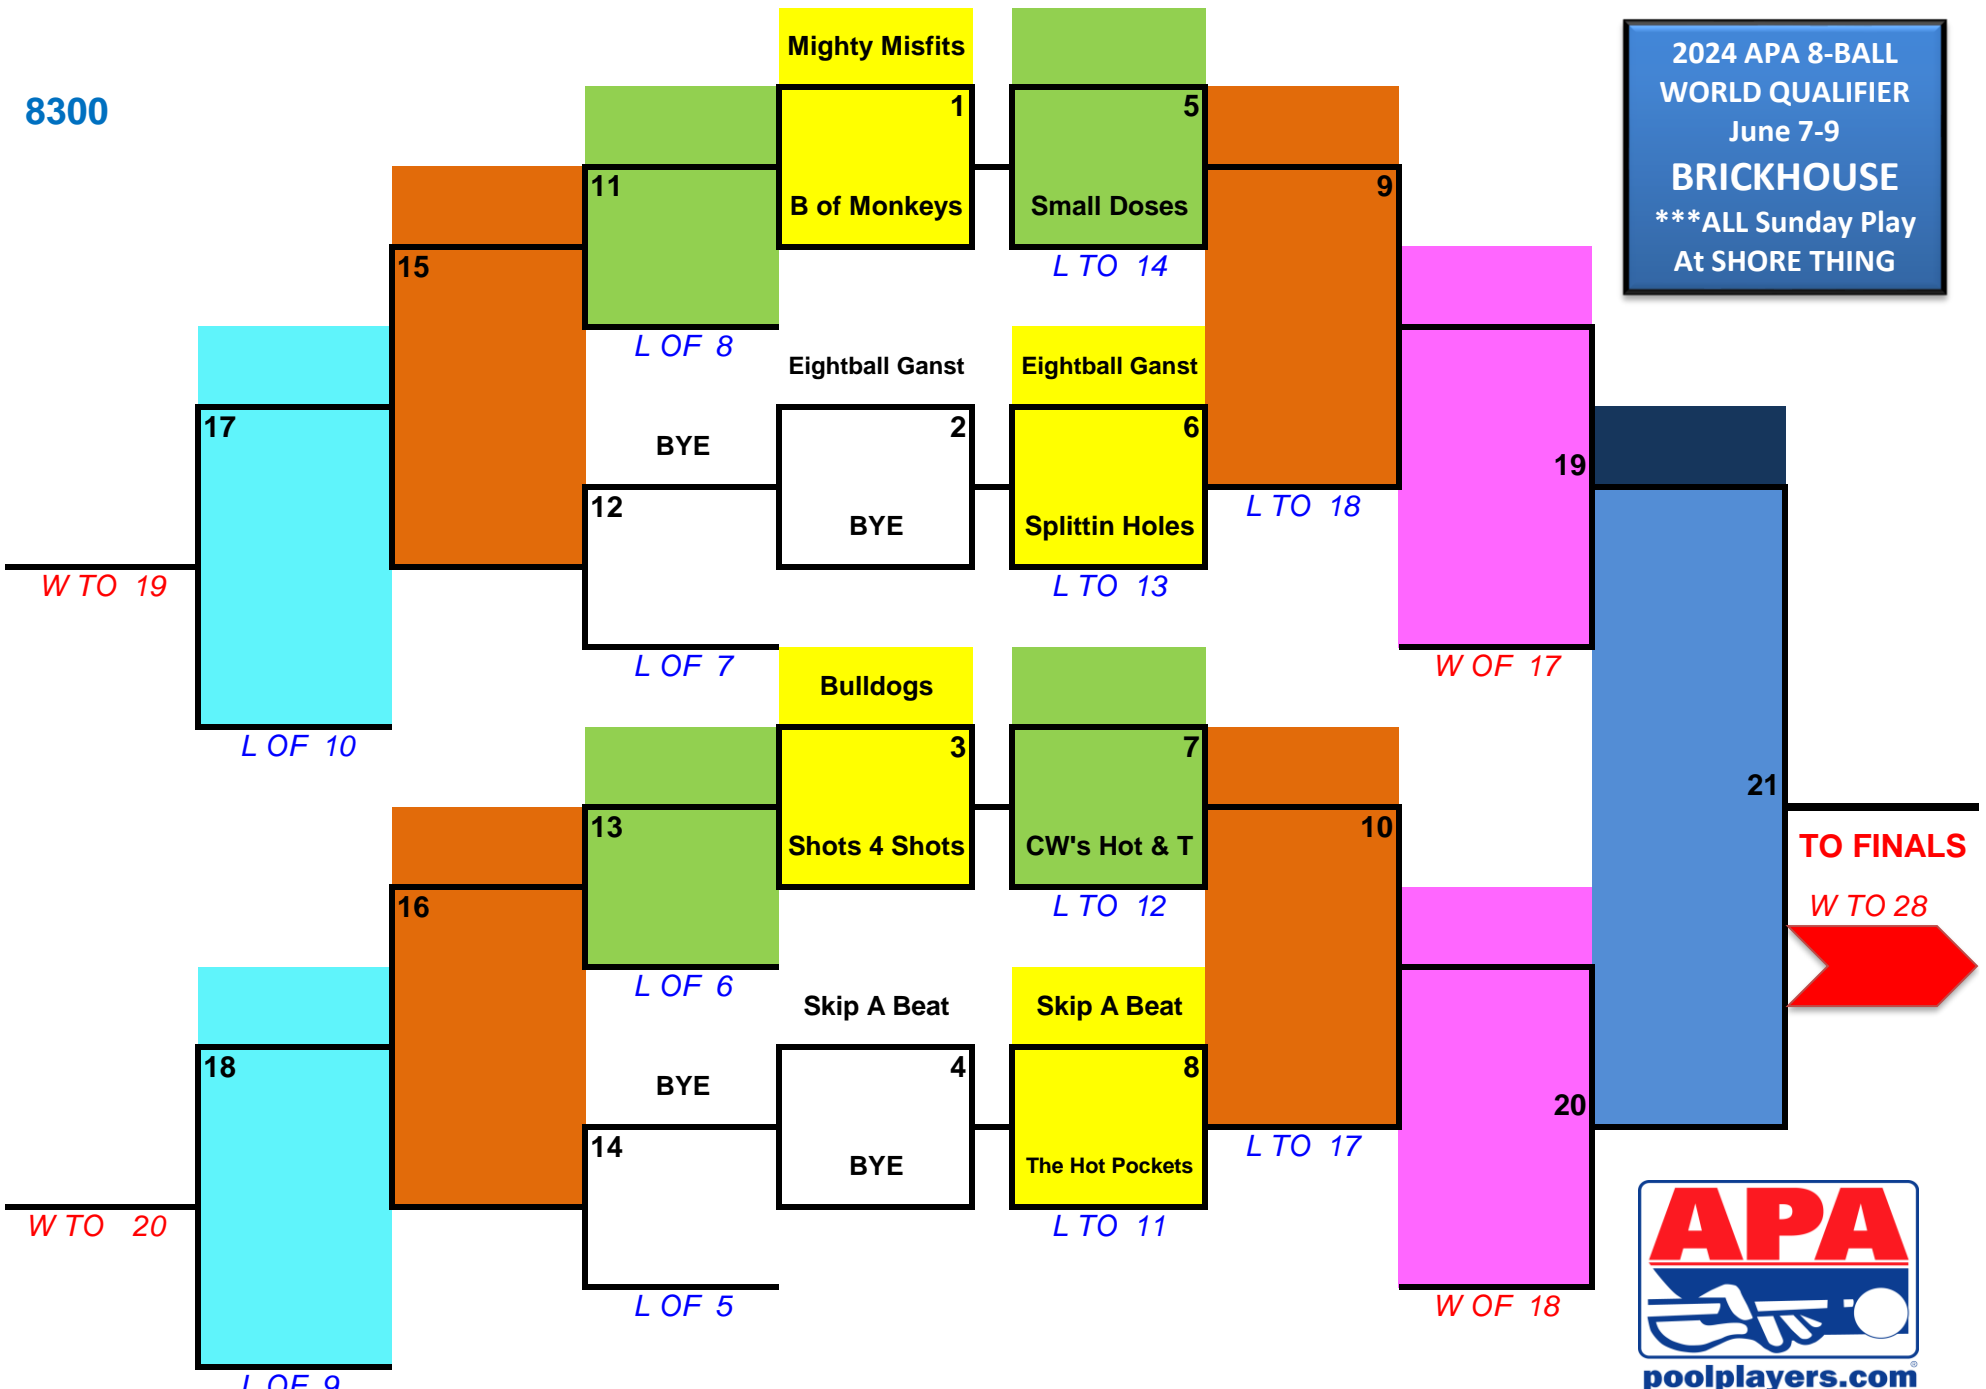

8300

2024 APA 8-BALL
WORLD QUALIFIER
June 7-9
BRICKHOUSE
***ALL Sunday Play
At SHORE THING

W TO 19

W TO 20

TO FINALS

W TO 28

YELLOW = 7:00 PM ON FRIDAY - GREEN = 9:30:AM ON SATURDAY - ORANGE = 2:00 PM ON SATURDAY
 TEAL = 6:30 PM ON SATURDAY - PINK = 9:30 AM ON SUNDAY* - BLUE = 2:00 PM ON SUNDAY * - RED = 6:30PM ON SUNDAY (FINALS)*