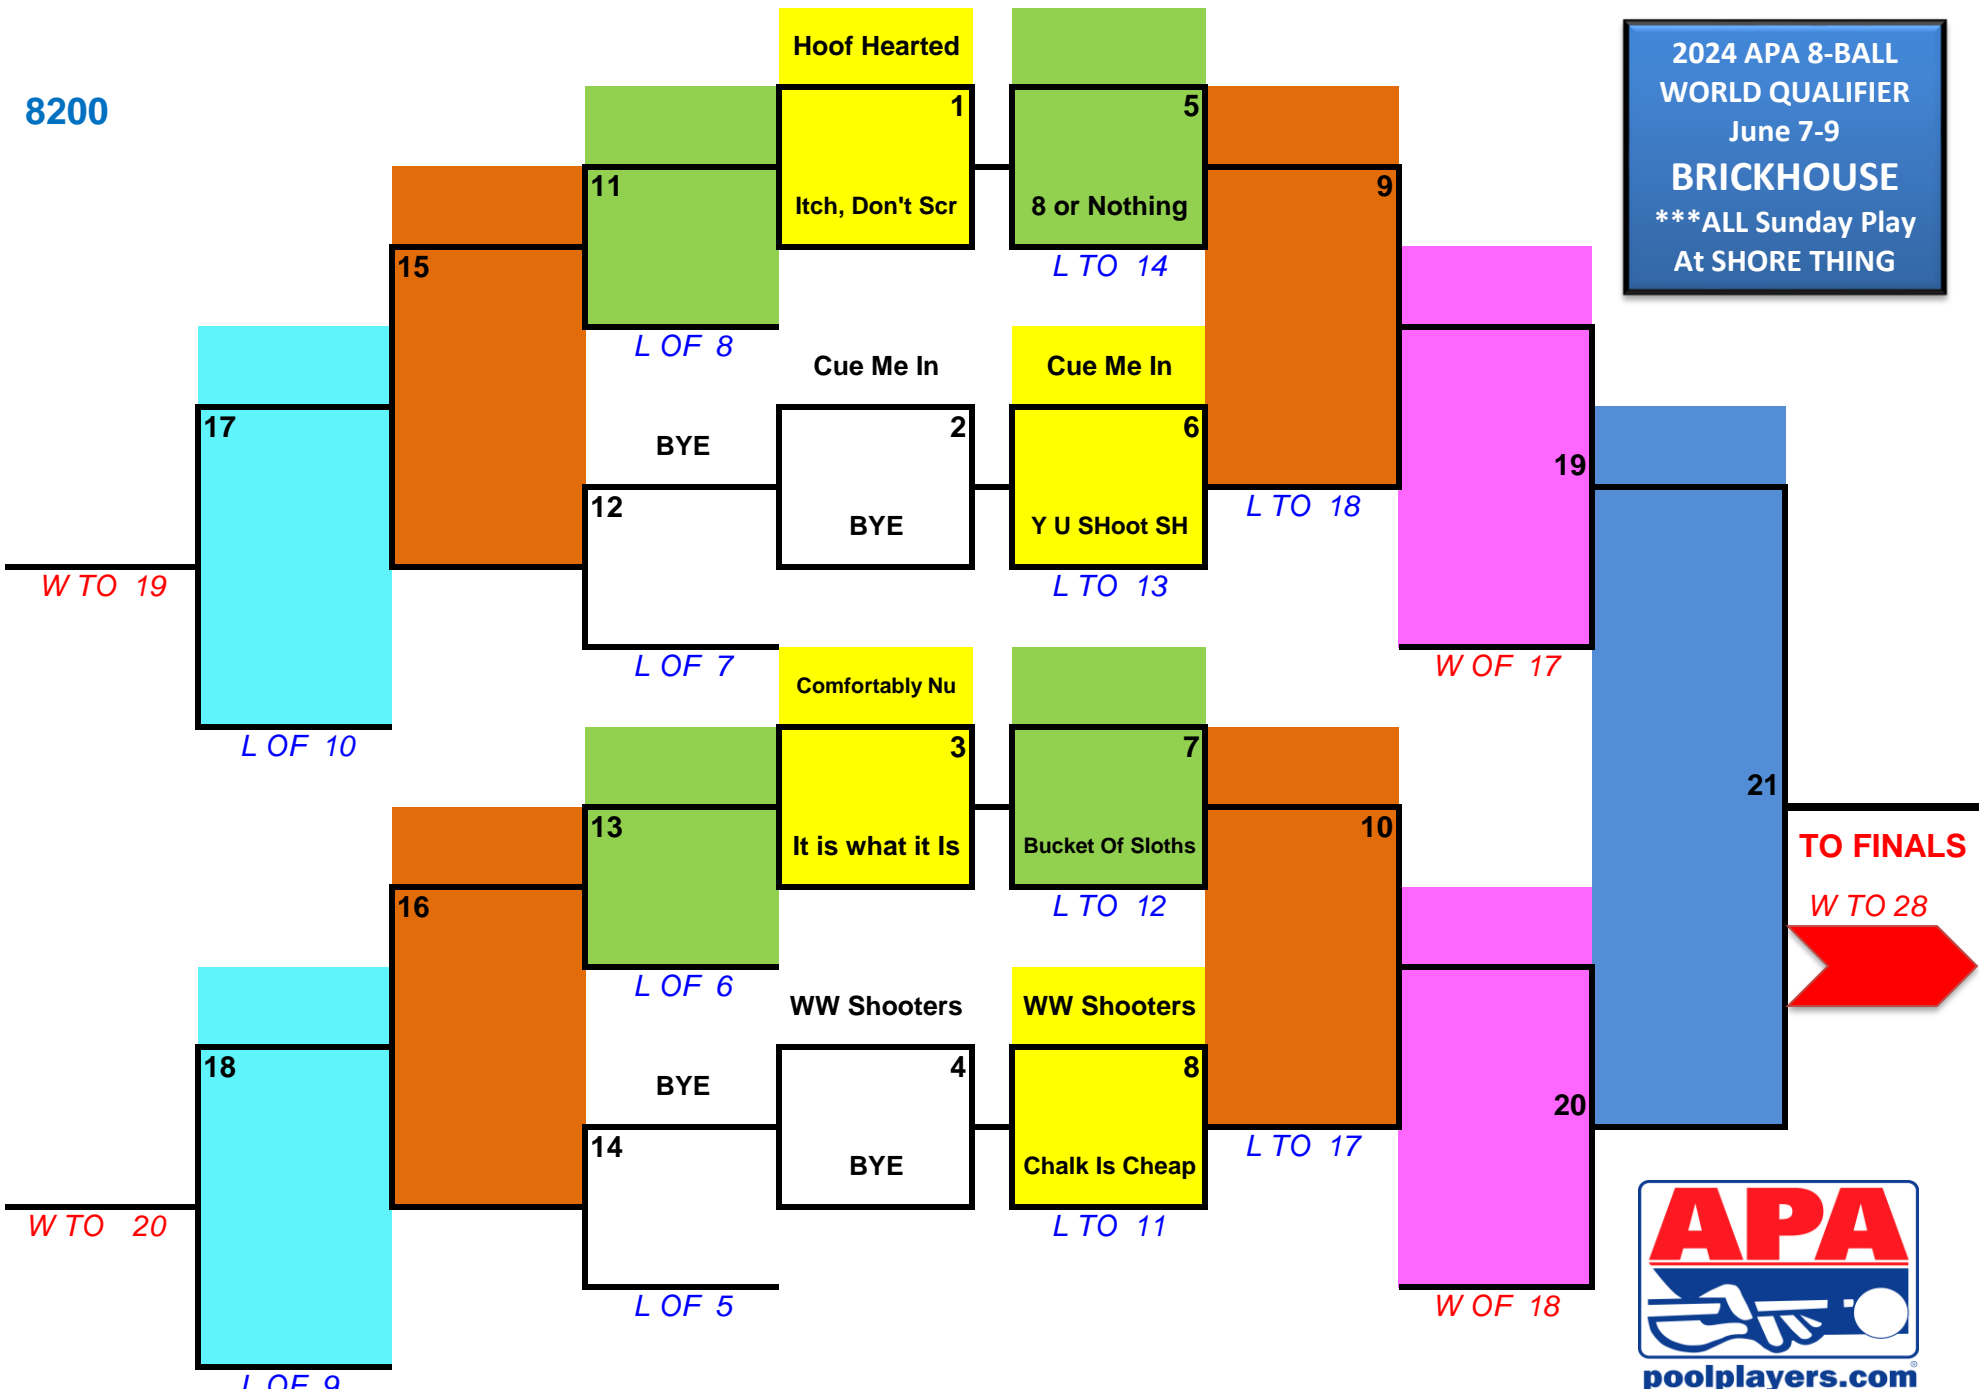

8200

2024 APA 8-BALL
WORLD QUALIFIER
June 7-9
BRICKHOUSE
***ALL Sunday Play
At SHORE THING

YELLOW = 7:00 PM ON FRIDAY - GREEN = 9:30:AM ON SATURDAY - ORANGE = 2:00 PM ON SATURDAY
 TEAL = 6:30 PM ON SATURDAY - PINK = 9:30 AM ON SUNDAY* - BLUE = 2:00 PM ON SUNDAY * - RED = 6:30PM ON SUNDAY (FINALS)*