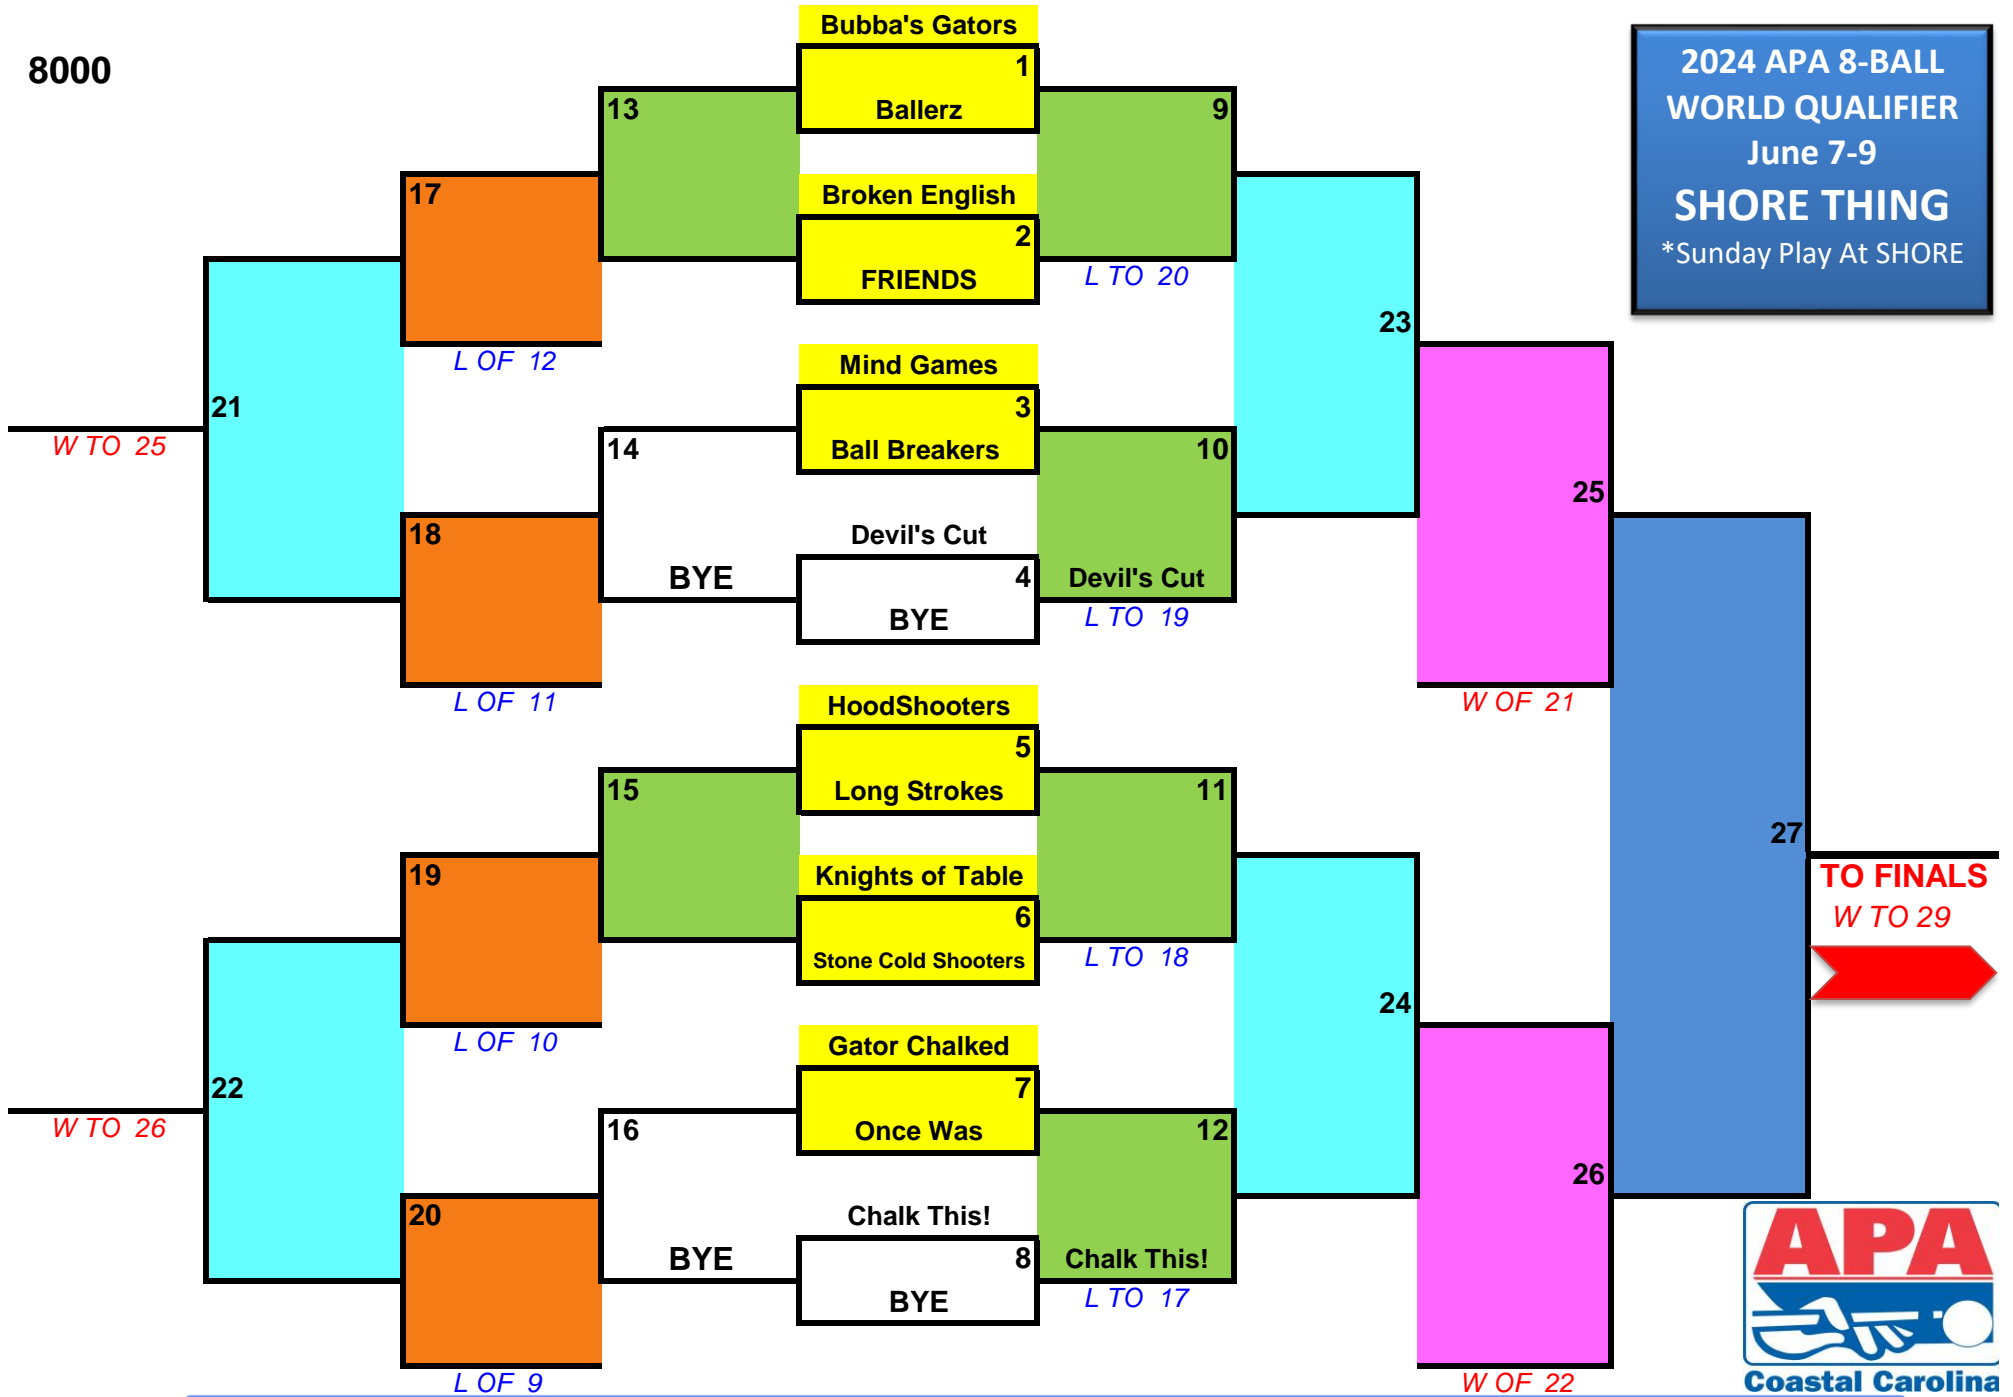

8000

2024 APA 8-BALL
WORLD QUALIFIER
June 7-9
SHORE THING
*Sunday Play At SHORE

WHITE = BYE - YELLOW = 7:00 PM ON FRIDAY - GREEN = 9:30AM ON SATURDAY - ORANGE = 2:00 PM ON SATURDAY
TEAL = 6:30 PM ON SATURDAY - PINK = 9:30 AM ON SUNDAY- BLUE = 2:00 PM ON SUNDAY - RED = 6:30PM ON SUNDAY (FINALS)