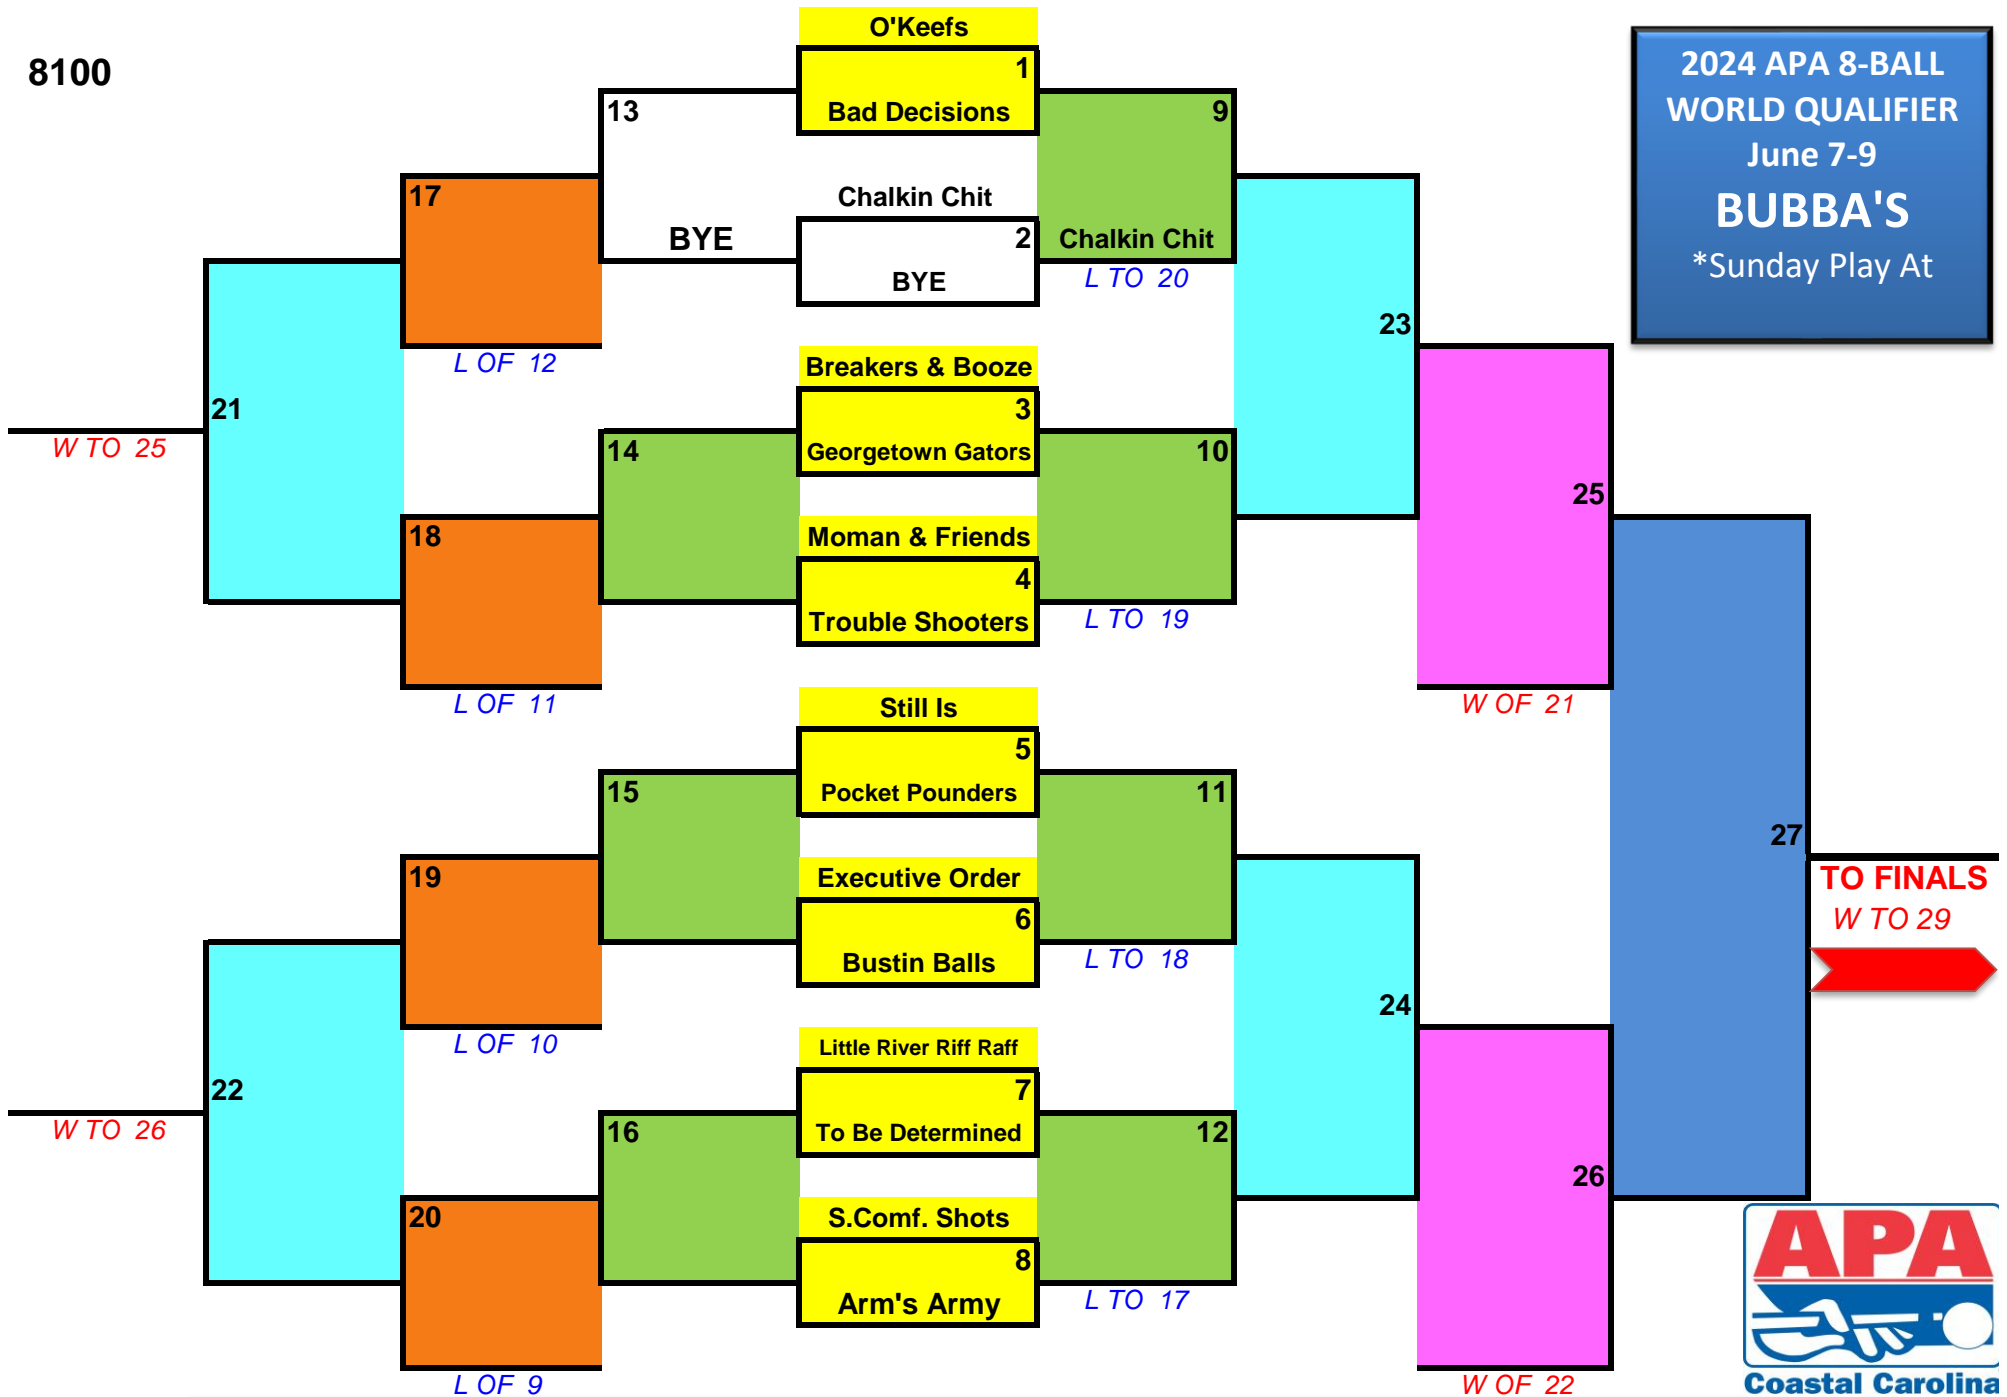

8100

2024 APA 8-BALL
WORLD QUALIFIER
June 7-9
BUBBA'S
*Sunday Play At

WHITE = BYE - YELLOW = 7:00 PM ON FRIDAY - GREEN = 9:30AM ON SATURDAY - ORANGE = 2:00 PM ON SATURDAY
TEAL = 6:30 PM ON SATURDAY - PINK = 9:30 AM ON SUNDAY- BLUE = 2:00 PM ON SUNDAY - RED = 6:30PM ON SUNDAY (FINALS)*