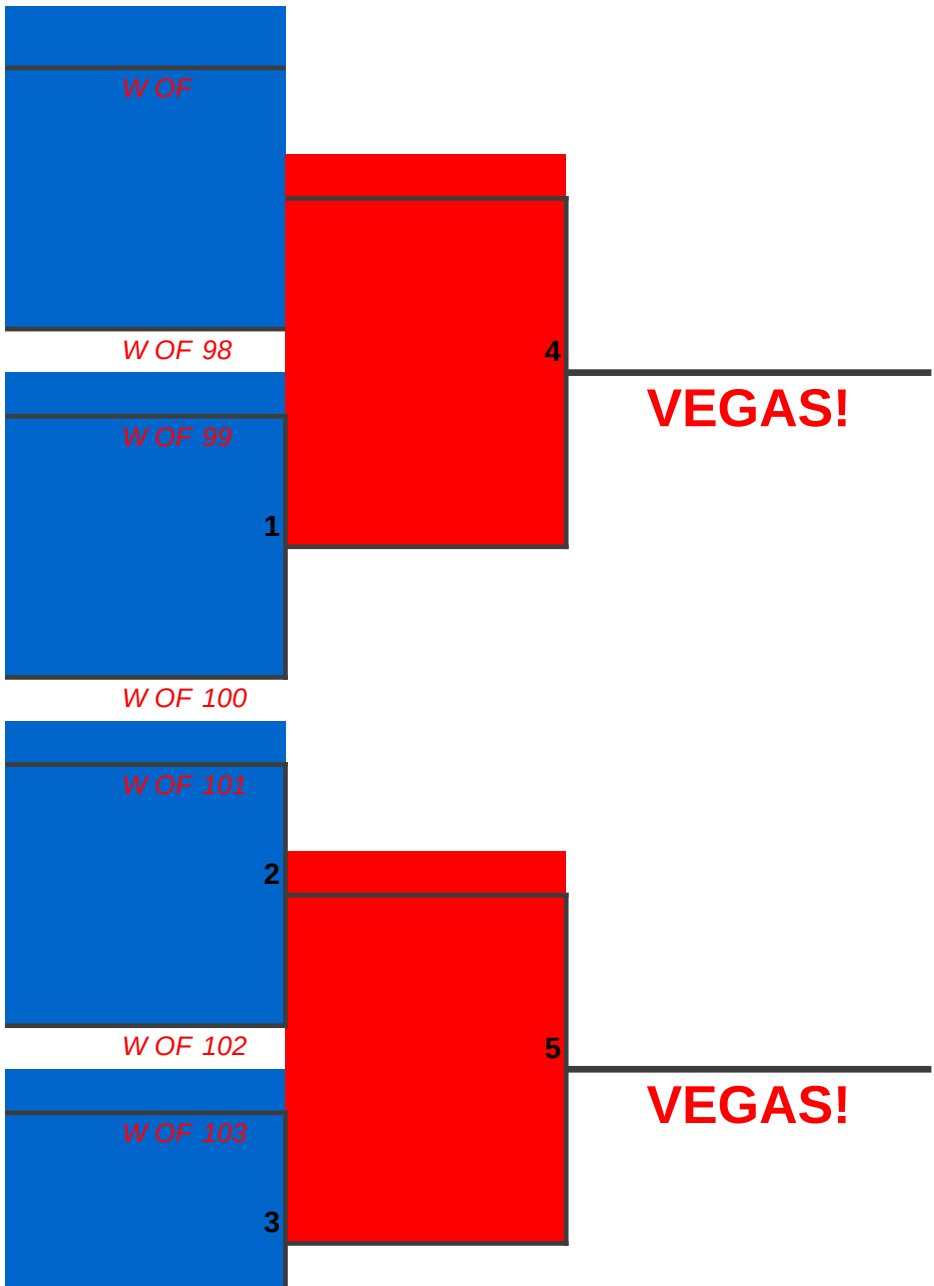

**2022 APA 9-BALL
WORLD QUALIFIER
JUNE 3-5
BREAKTIME
BILLIARDS**

YELLOW=7:00 PM ON FRIDAY - GREEN=10:00 AM ON SATURDAY - ORANGE=2:00 PM ON SATURDAY - PURPLE=6:00 PM ON SATURDAY

TEAL=6:00 PM ON SATURDAY
 PURPLE=10:00 AM ON SATURDAY - BLUE=2:00 PM ON SUNDAY - (SEMI FINALS)* - RED=6:00 PM ON SUNDAY -

**2022 APA 9-BALL
 WORLD QUALIFIER
 JUNE 3-5
 BREAKTIME
 BILLIARDS**

L OF 43

W OF 86

**YELLOW=7:00 PM ON FRIDAY - GREEN=10:00 AM ON SATURDAY - ORANGE=2:00 PM ON SATURDAY -
TEAL=6:00 PM ON SATURDAY
PURPLE=10:00 AM ON SATURDAY - BLUE=2:00 PM ON SUNDAY - (SEMI FINALS)* - RED=6:00 PM ON SUNDAY -**

(FINALS)*

L OF 47

W OF 88

**YELLOW=7:00 PM ON FRIDAY - GREEN=10:00 AM ON SATURDAY - ORANGE=2:00 PM ON SATURDAY -
TEAL=6:00 PM ON SATURDAY
PURPLE=10:00 AM ON SATURDAY - BLUE=2:00 PM ON SUNDAY - (SEMI FINALS)* - RED=6:00 PM ON SUNDAY -**

(FINALS)*

W OF 104

**YELLOW=7:00 PM ON FRIDAY - GREEN=10:00 AM ON SATURDAY - ORANGE=2:00 PM ON SATURDAY -
TEAL=6:00 PM ON SATURDAY
PURPLE=10:00 AM ON SATURDAY - BLUE=2:00 PM ON SUNDAY - (SEMI FINALS)* - RED=6:00 PM ON SUNDAY -**