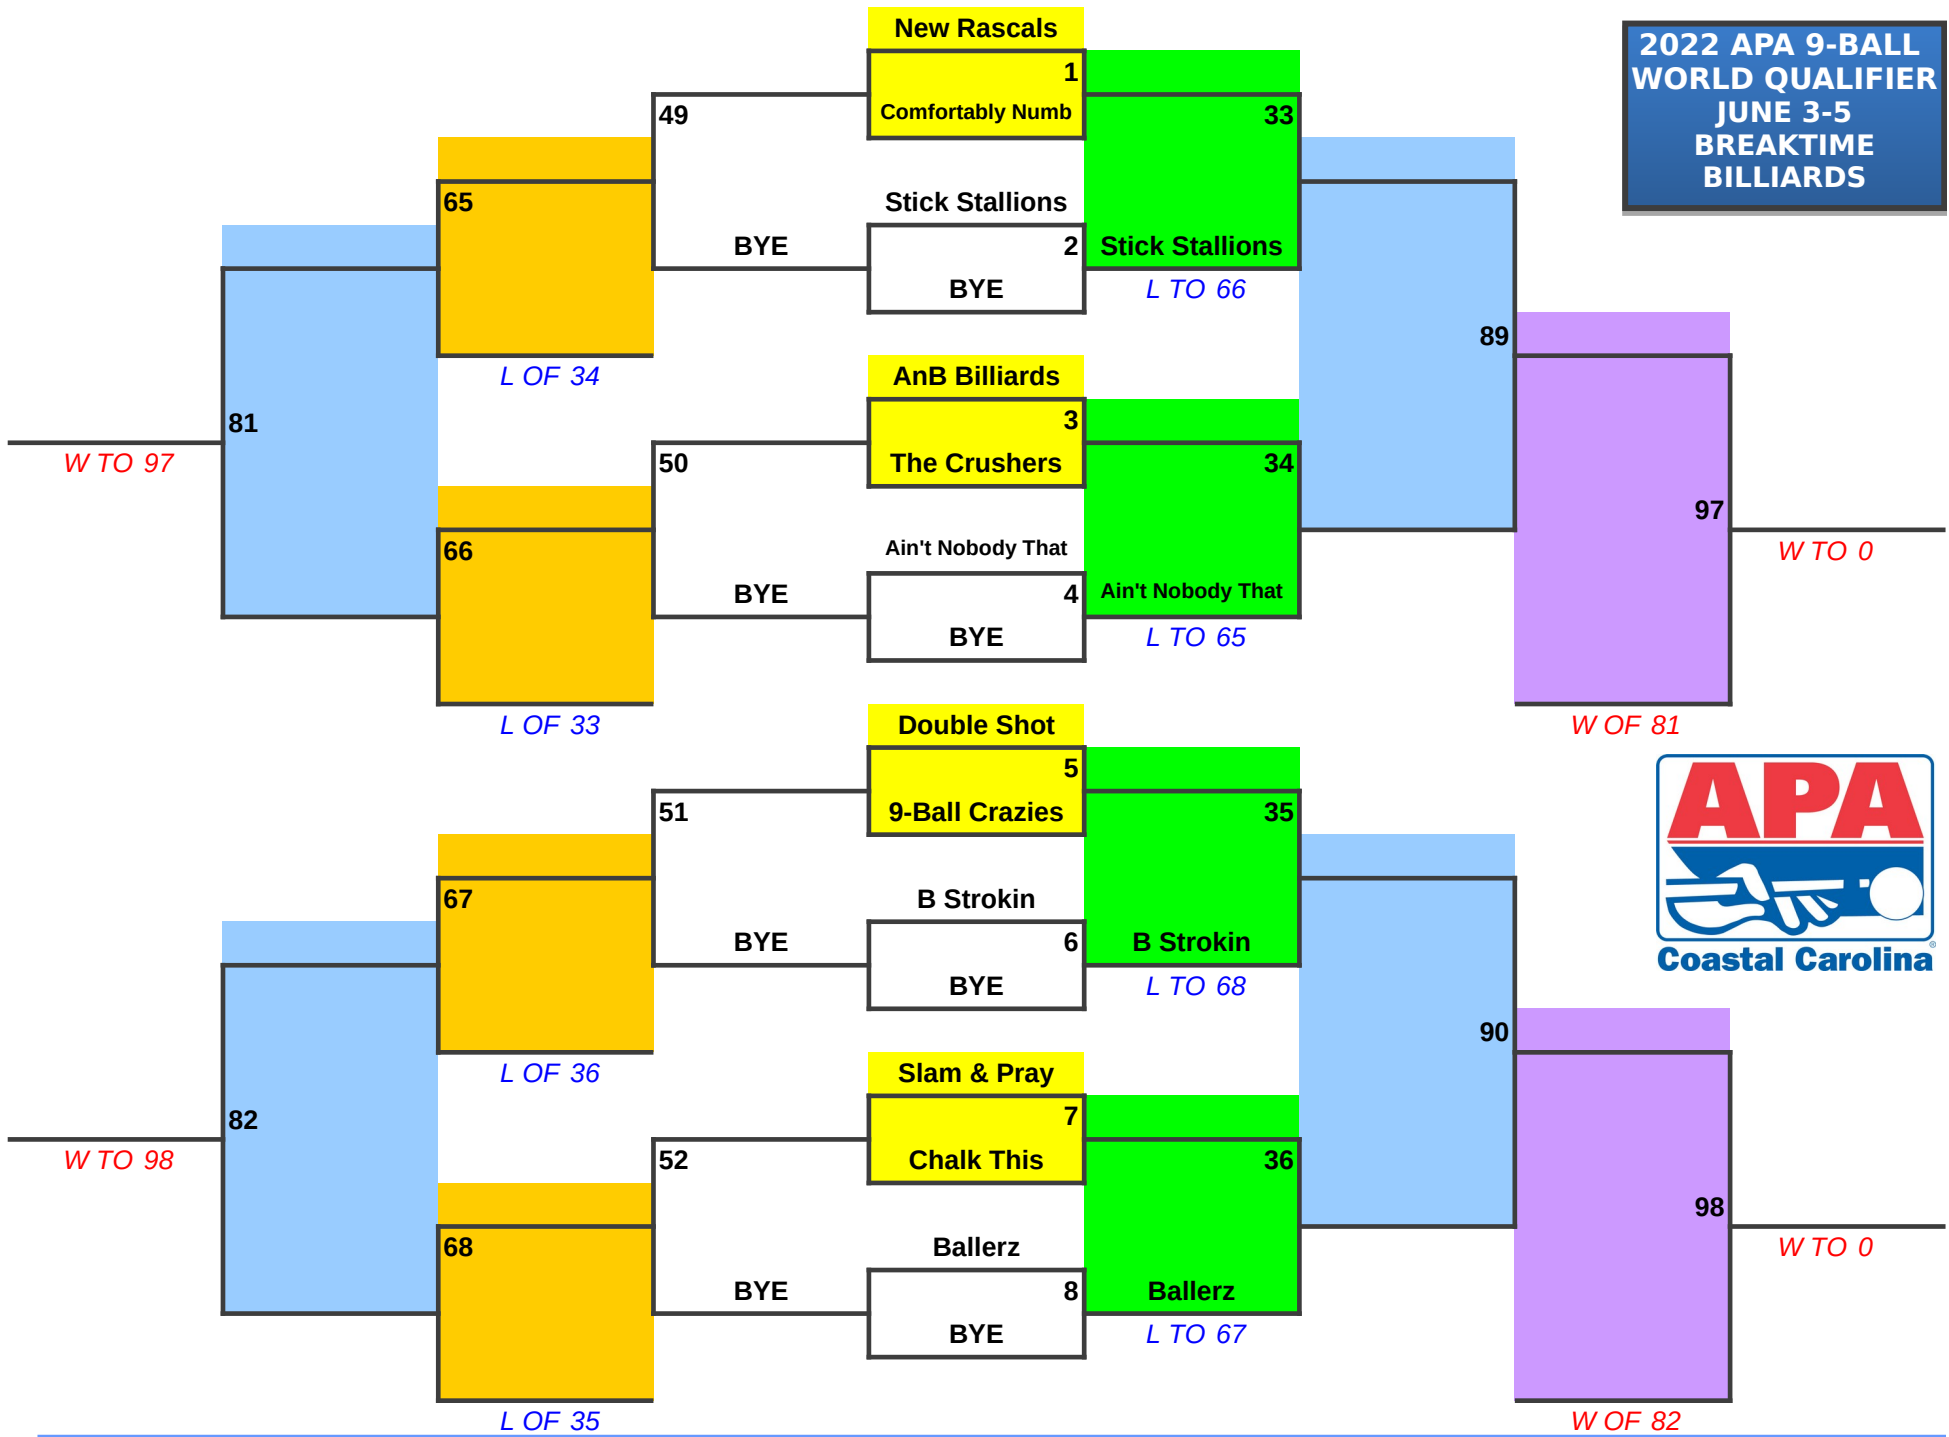

**2022 APA 9-BALL
WORLD QUALIFIER
JUNE 3-5
BREAKTIME
BILLIARDS**

YELLOW=7:00 PM ON FRIDAY - GREEN=10:00 AM ON SATURDAY - ORANGE=2:00 PM ON SATURDAY - PURPLE=6:00 PM ON SATURDAY

TEAL=6:00 PM ON SATURDAY
 PURPLE=10:00 AM ON SATURDAY - BLUE=2:00 PM ON SUNDAY - (SEMI FINALS)* - RED=6:00 PM ON SUNDAY -

(FINALS)*

2022 APA 9-BALL
 WORLD QUALIFIER
 JUNE 3-5
 BREAKTIME
 BILLIARDS

**YELLOW=7:00 PM ON FRIDAY - GREEN=10:00 AM ON SATURDAY - ORANGE=2:00 PM ON SATURDAY -
 TEAL=6:00 PM ON SATURDAY
 PURPLE=10:00 AM ON SATURDAY - BLUE=2:00 PM ON SUNDAY - (SEMI FINALS)* - RED=6:00 PM ON SUNDAY -
 (FINALS)***

**2022 APA 9-BALL
 WORLD QUALIFIER
 JUNE 3-5
 BREAKTIME
 BILLIARDS**

L OF 43

W OF 86

**YELLOW=7:00 PM ON FRIDAY - GREEN=10:00 AM ON SATURDAY - ORANGE=2:00 PM ON SATURDAY -
TEAL=6:00 PM ON SATURDAY
PURPLE=10:00 AM ON SATURDAY - BLUE=2:00 PM ON SUNDAY - (SEMI FINALS)* - RED=6:00 PM ON SUNDAY -**

(FINALS)*

L OF 47

W OF 88

**YELLOW=7:00 PM ON FRIDAY - GREEN=10:00 AM ON SATURDAY - ORANGE=2:00 PM ON SATURDAY -
TEAL=6:00 PM ON SATURDAY
PURPLE=10:00 AM ON SATURDAY - BLUE=2:00 PM ON SUNDAY - (SEMI FINALS)* - RED=6:00 PM ON SUNDAY -**