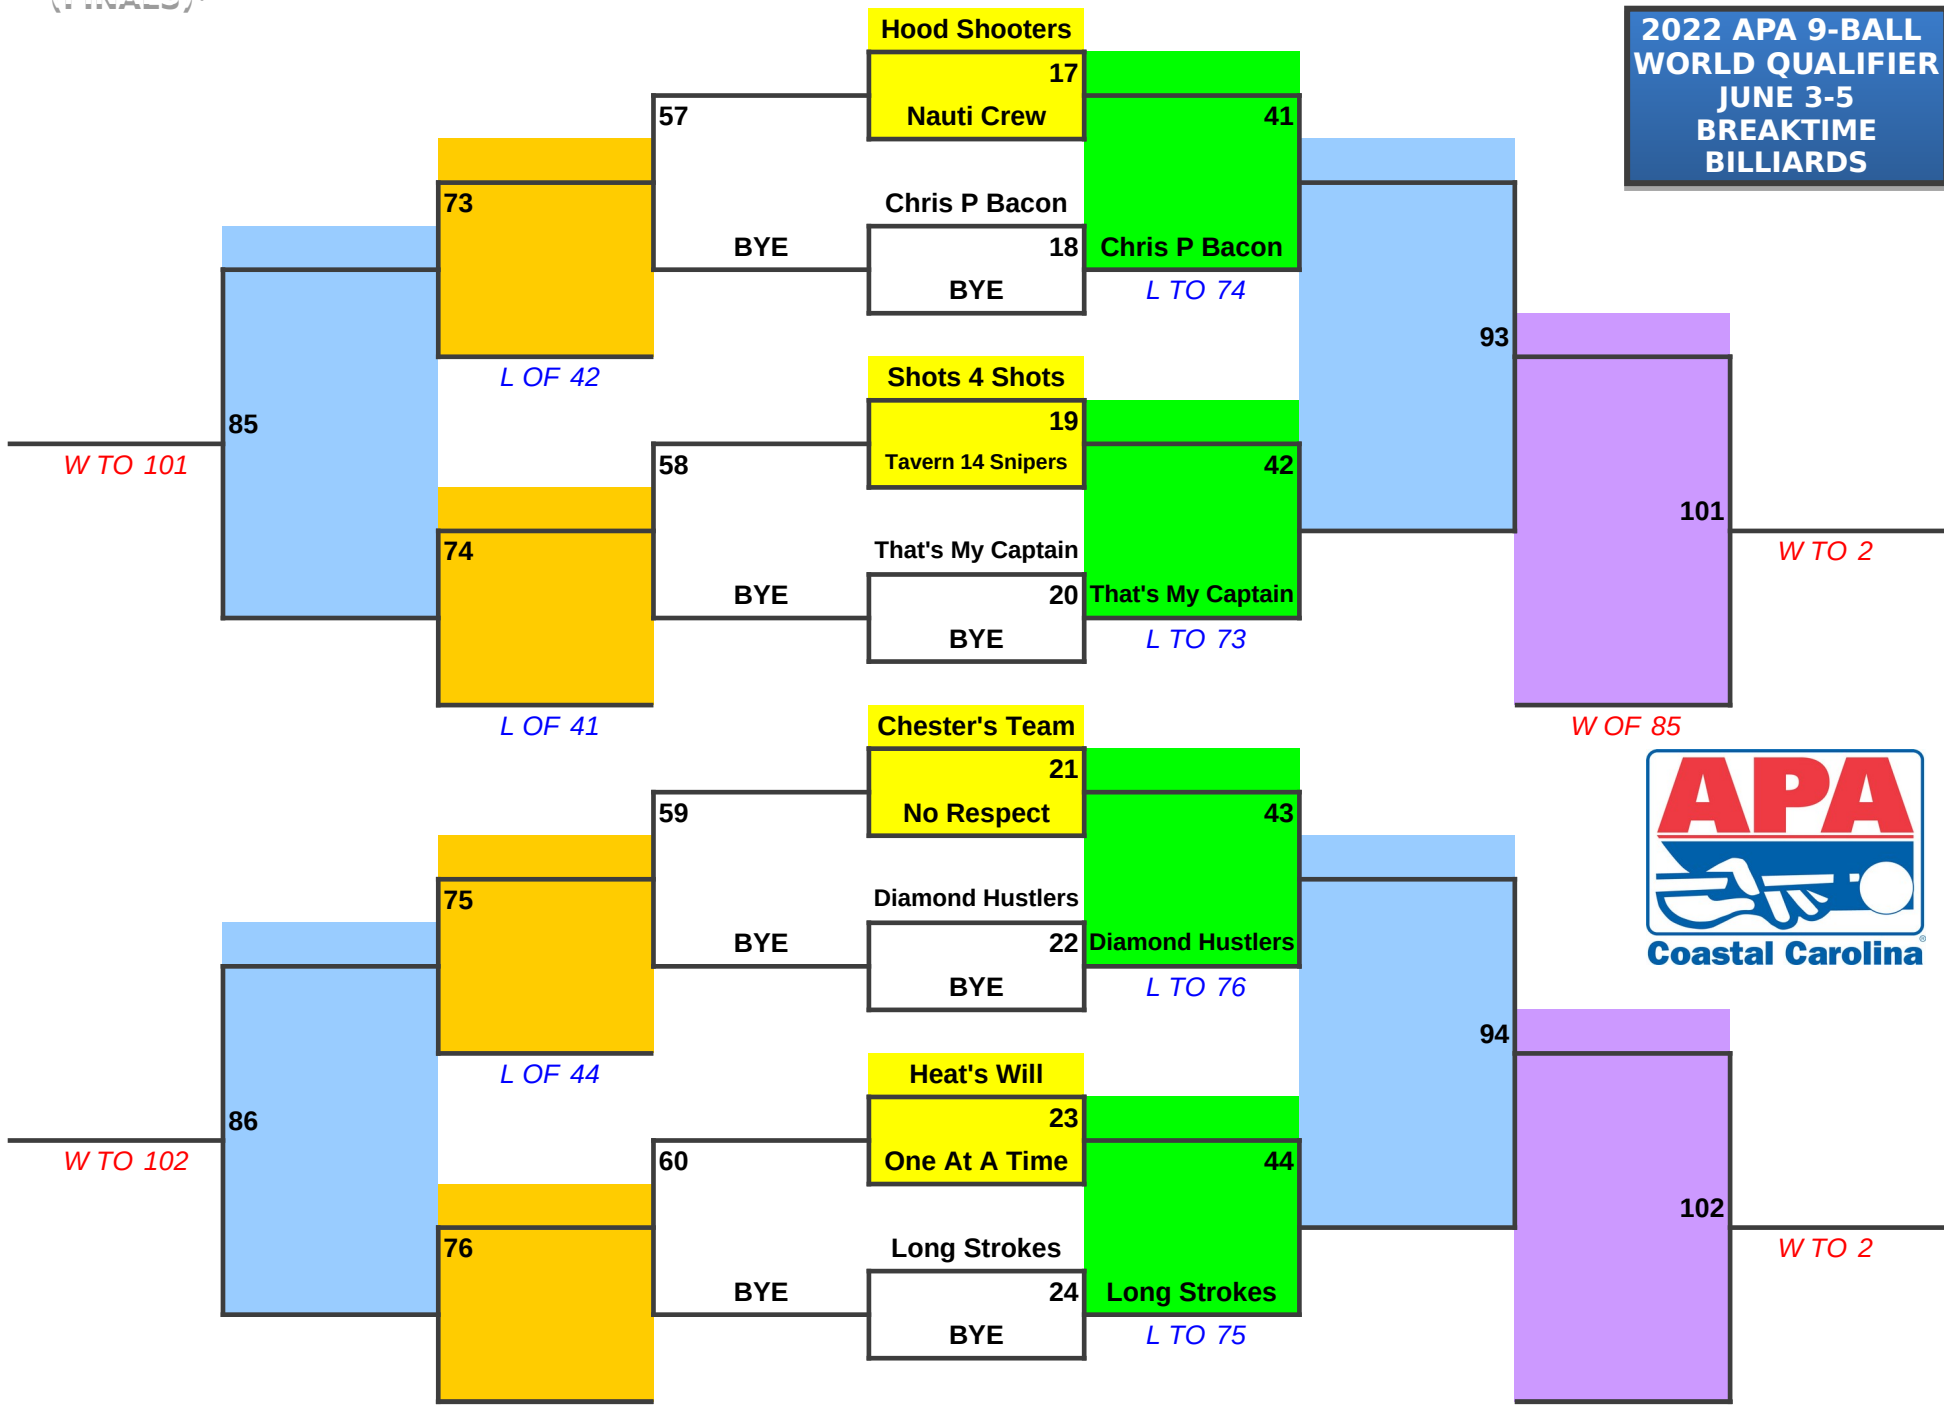

**2022 APA 9-BALL
WORLD QUALIFIER
JUNE 3-5
BREAKTIME
BILLIARDS**

YELLOW=7:00 PM ON FRIDAY - GREEN=10:00 AM ON SATURDAY - ORANGE=2:00 PM ON SATURDAY - PURPLE=6:00 PM ON SATURDAY

TEAL=6:00 PM ON SATURDAY
 PURPLE=10:00 AM ON SATURDAY - BLUE=2:00 PM ON SUNDAY - (SEMI FINALS)* - RED=6:00 PM ON SUNDAY -

(FINALS)*

2022 APA 9-BALL
 WORLD QUALIFIER
 JUNE 3-5
 BREAKTIME
 BILLIARDS

**YELLOW=7:00 PM ON FRIDAY - GREEN=10:00 AM ON SATURDAY - ORANGE=2:00 PM ON SATURDAY -
 TEAL=6:00 PM ON SATURDAY
 PURPLE=10:00 AM ON SATURDAY - BLUE=2:00 PM ON SUNDAY - (SEMI FINALS)* - RED=6:00 PM ON SUNDAY -
 (FINALS)***

**2022 APA 9-BALL
 WORLD QUALIFIER
 JUNE 3-5
 BREAKTIME
 BILLIARDS**

L OF 43

W OF 86

**YELLOW=7:00 PM ON FRIDAY - GREEN=10:00 AM ON SATURDAY - ORANGE=2:00 PM ON SATURDAY -
TEAL=6:00 PM ON SATURDAY
PURPLE=10:00 AM ON SATURDAY - BLUE=2:00 PM ON SUNDAY - (SEMI FINALS)* - RED=6:00 PM ON SUNDAY -**

(FINALS)*

L OF 47

W OF 88

**YELLOW=7:00 PM ON FRIDAY - GREEN=10:00 AM ON SATURDAY - ORANGE=2:00 PM ON SATURDAY -
TEAL=6:00 PM ON SATURDAY
PURPLE=10:00 AM ON SATURDAY - BLUE=2:00 PM ON SUNDAY - (SEMI FINALS)* - RED=6:00 PM ON SUNDAY -**