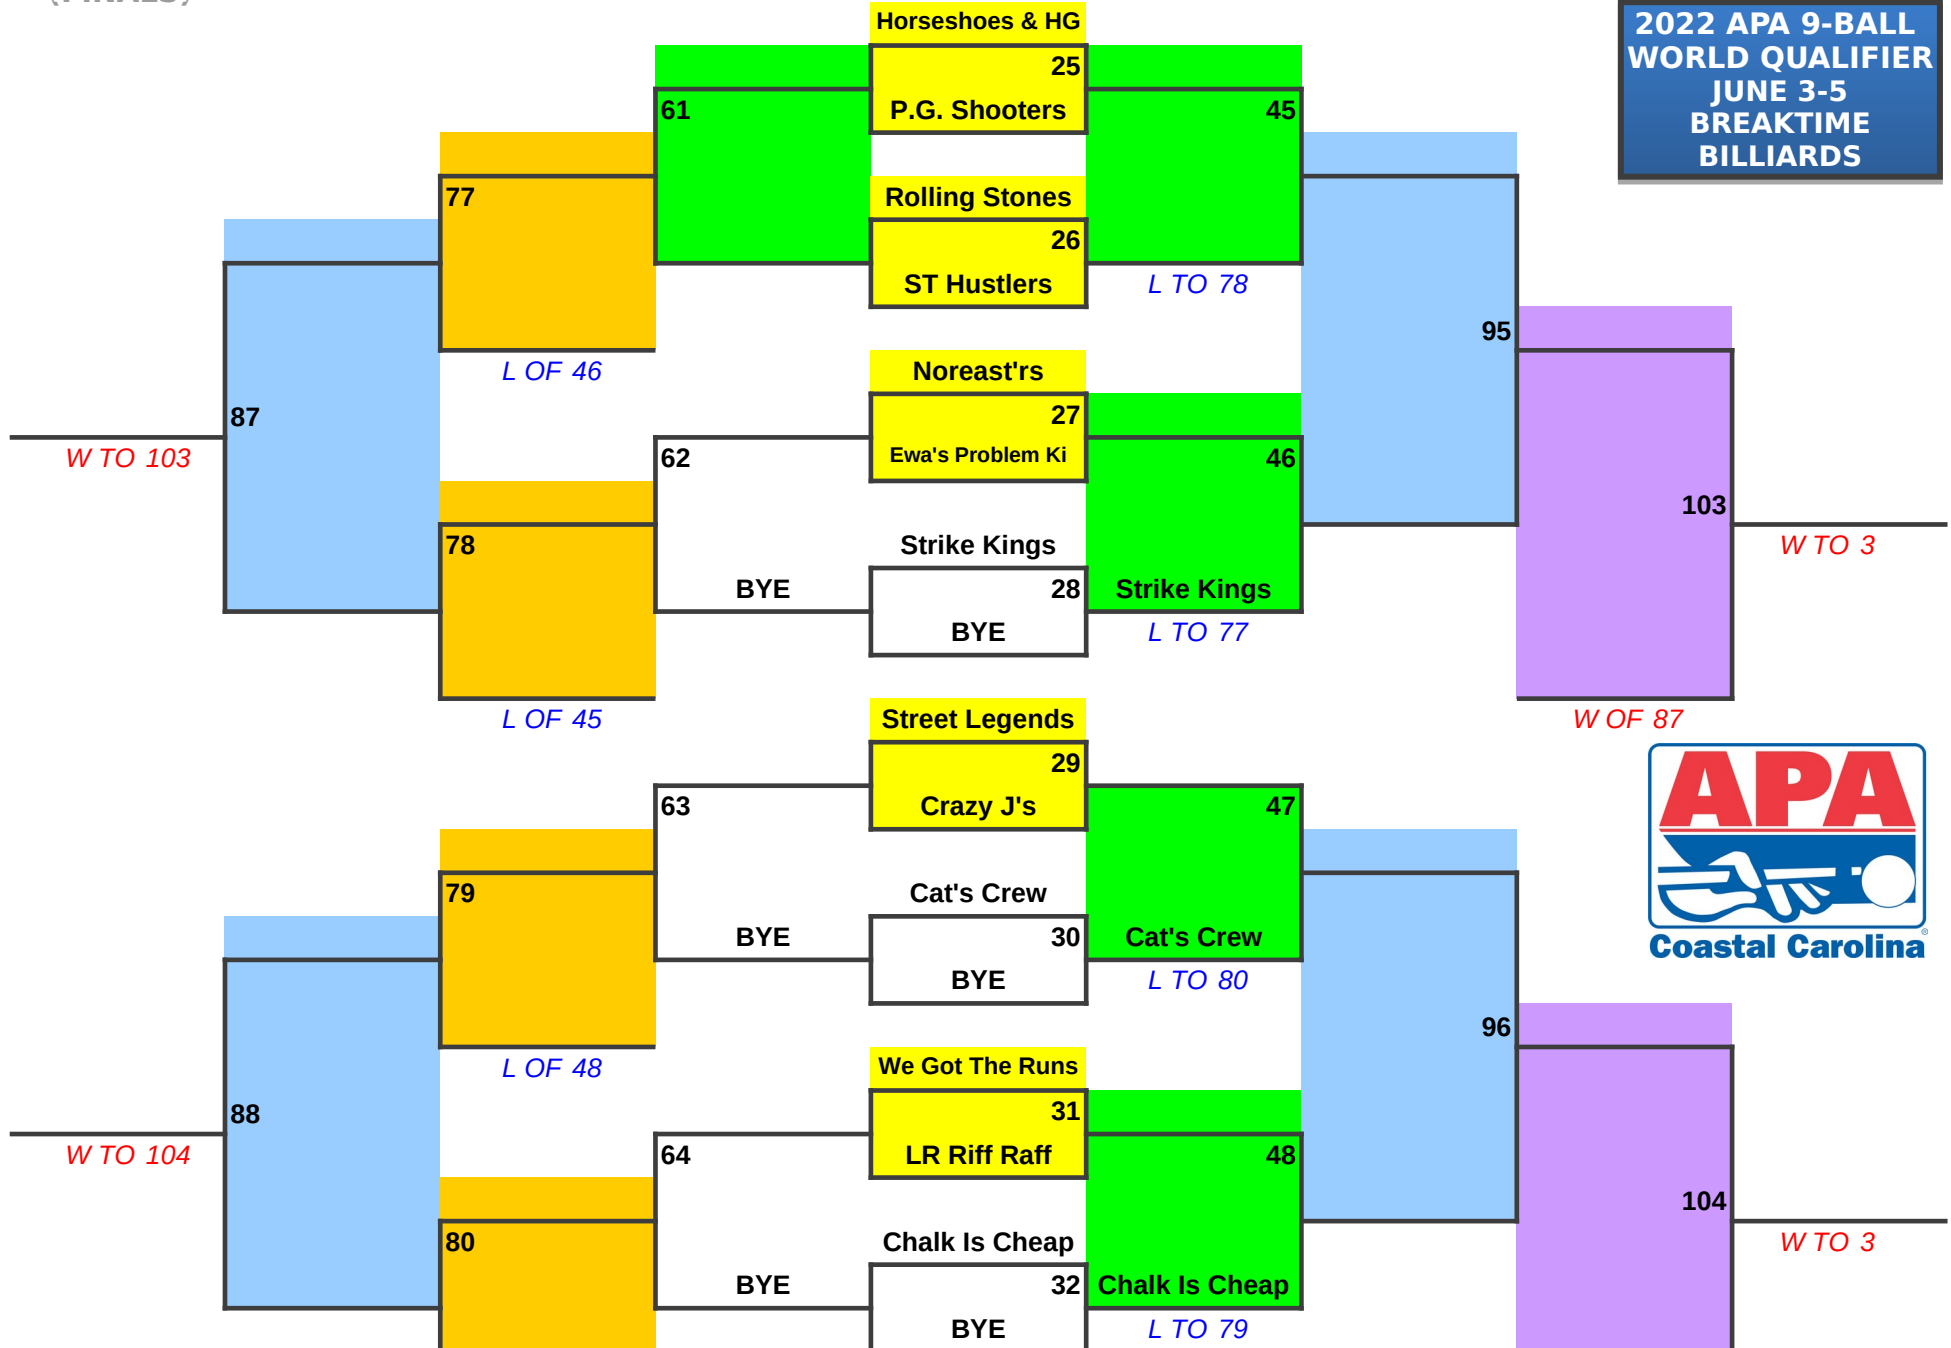

(FINALS)*

2022 APA 9-BALL
 WORLD QUALIFIER
 JUNE 3-5
 BREAKTIME
 BILLIARDS

**YELLOW=7:00 PM ON FRIDAY - GREEN=10:00 AM ON SATURDAY - ORANGE=2:00 PM ON SATURDAY -
 TEAL=6:00 PM ON SATURDAY
 PURPLE=10:00 AM ON SATURDAY - BLUE=2:00 PM ON SUNDAY - (SEMI FINALS)* - RED=6:00 PM ON SUNDAY -
 (FINALS)***

**2022 APA 9-BALL
 WORLD QUALIFIER
 JUNE 3-5
 BREAKTIME
 BILLIARDS**

L OF 43

W OF 86

**YELLOW=7:00 PM ON FRIDAY - GREEN=10:00 AM ON SATURDAY - ORANGE=2:00 PM ON SATURDAY -
TEAL=6:00 PM ON SATURDAY
PURPLE=10:00 AM ON SATURDAY - BLUE=2:00 PM ON SUNDAY - (SEMI FINALS)* - RED=6:00 PM ON SUNDAY -**

(FINALS)*

L OF 47

W OF 88

**YELLOW=7:00 PM ON FRIDAY - GREEN=10:00 AM ON SATURDAY - ORANGE=2:00 PM ON SATURDAY -
TEAL=6:00 PM ON SATURDAY
PURPLE=10:00 AM ON SATURDAY - BLUE=2:00 PM ON SUNDAY - (SEMI FINALS)* - RED=6:00 PM ON SUNDAY -**

(FINALS)*

W OF 104

**YELLOW=7:00 PM ON FRIDAY - GREEN=10:00 AM ON SATURDAY - ORANGE=2:00 PM ON SATURDAY -
TEAL=6:00 PM ON SATURDAY
PURPLE=10:00 AM ON SATURDAY - BLUE=2:00 PM ON SUNDAY - (SEMI FINALS)* - RED=6:00 PM ON SUNDAY -**