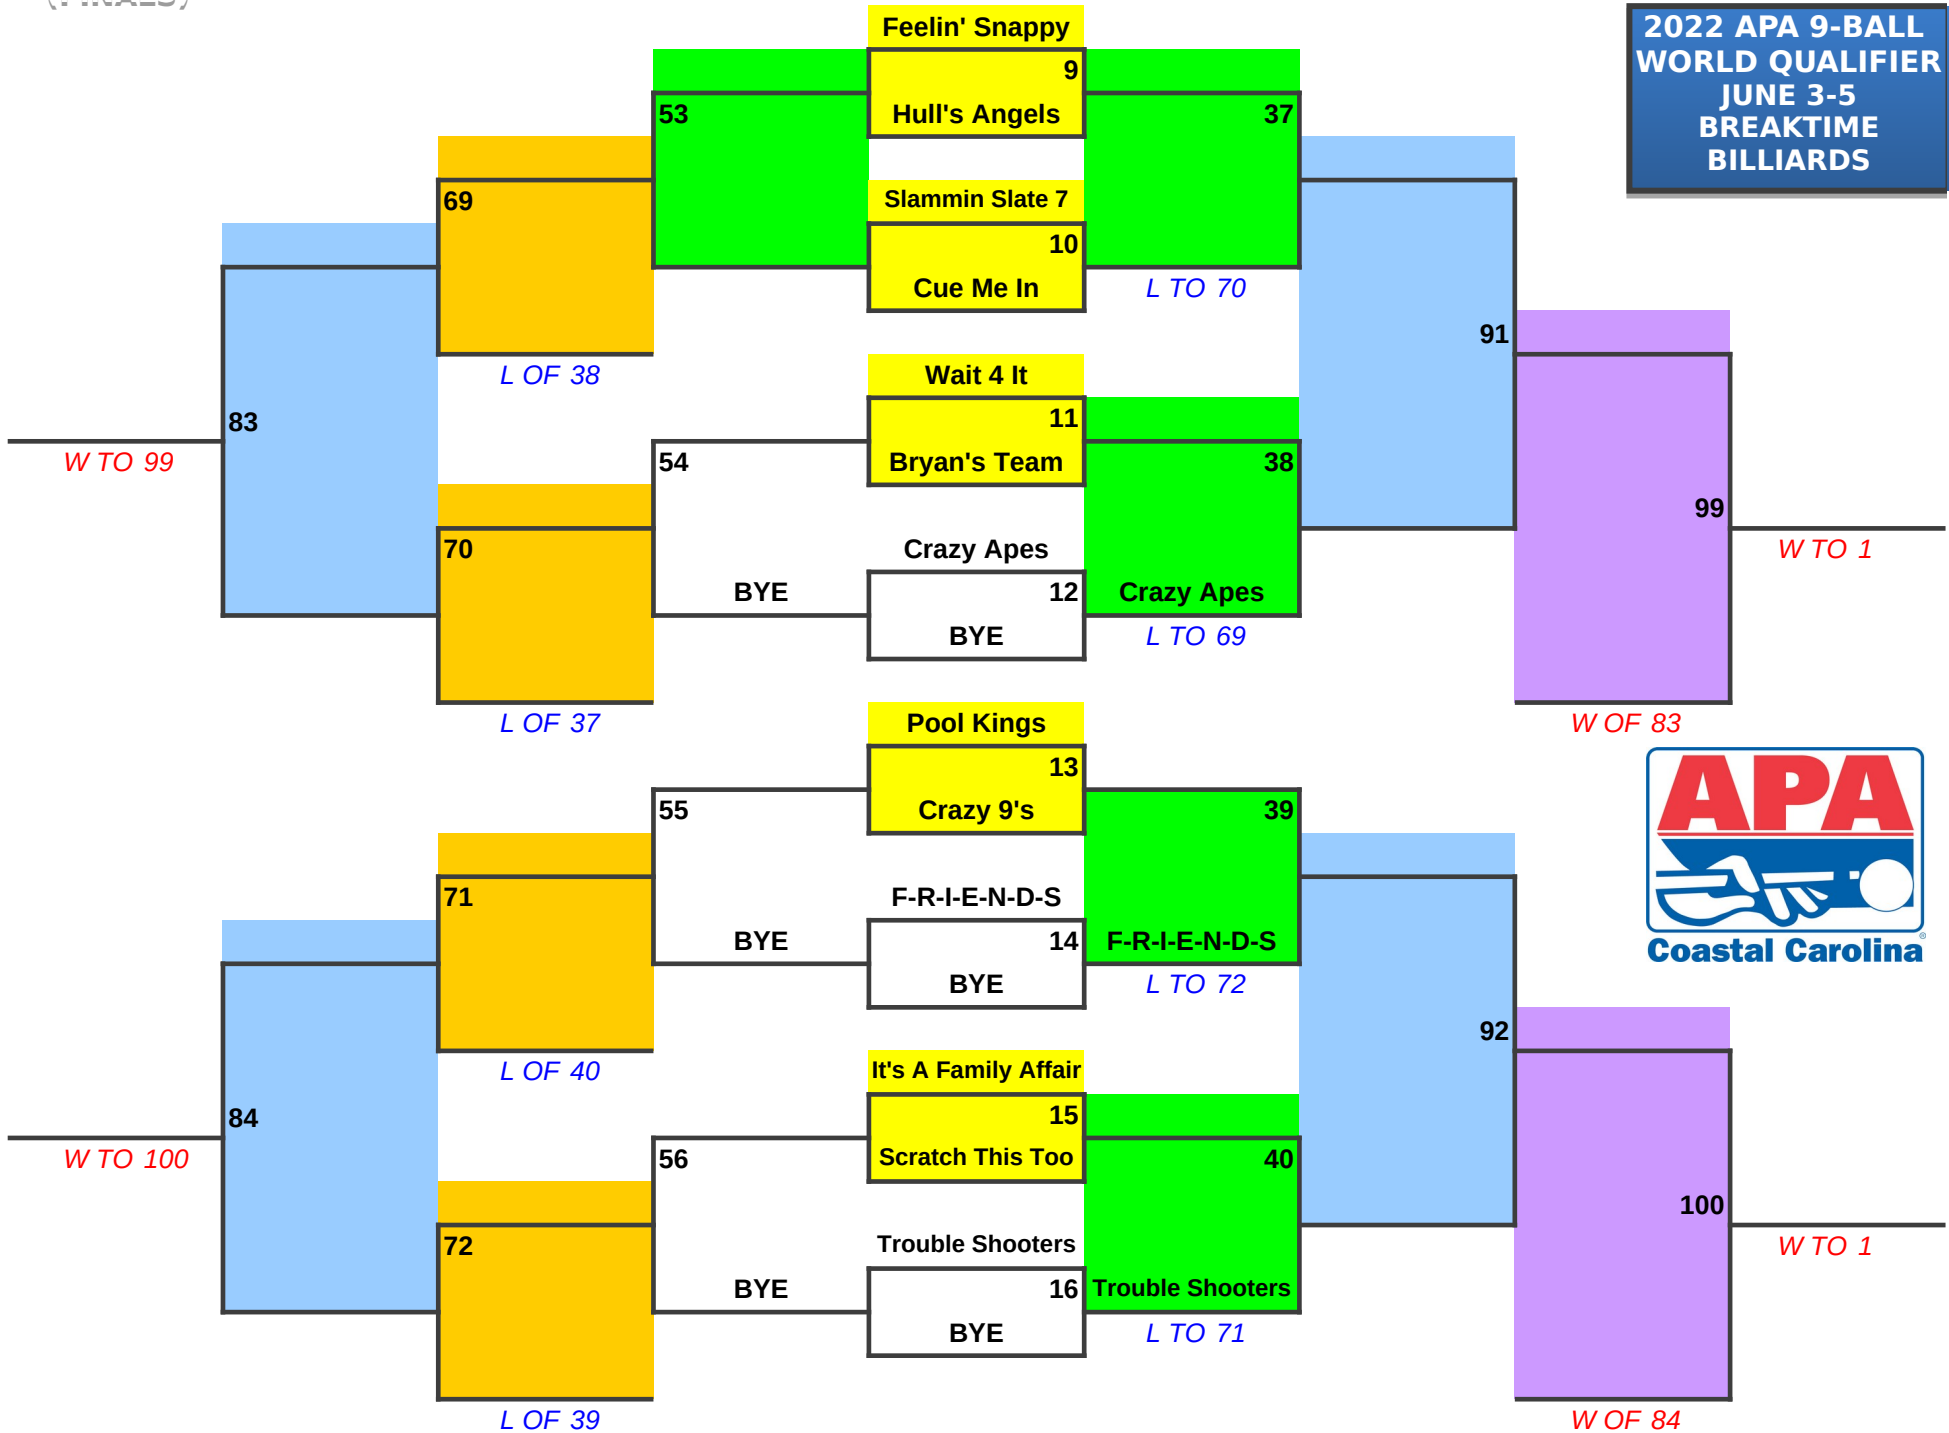

**2022 APA 9-BALL
WORLD QUALIFIER
JUNE 3-5
BREAKTIME
BILLIARDS**

YELLOW=7:00 PM ON FRIDAY - GREEN=10:00 AM ON SATURDAY - ORANGE=2:00 PM ON SATURDAY - PURPLE=6:00 PM ON SATURDAY

TEAL=6:00 PM ON SATURDAY
 PURPLE=10:00 AM ON SATURDAY - BLUE=2:00 PM ON SUNDAY - (SEMI FINALS)* - RED=6:00 PM ON SUNDAY -

(FINALS)*

2022 APA 9-BALL
 WORLD QUALIFIER
 JUNE 3-5
 BREAKTIME
 BILLIARDS

**YELLOW=7:00 PM ON FRIDAY - GREEN=10:00 AM ON SATURDAY - ORANGE=2:00 PM ON SATURDAY -
 TEAL=6:00 PM ON SATURDAY
 PURPLE=10:00 AM ON SATURDAY - BLUE=2:00 PM ON SUNDAY - (SEMI FINALS)* - RED=6:00 PM ON SUNDAY -
 (FINALS)***

**2022 APA 9-BALL
 WORLD QUALIFIER
 JUNE 3-5
 BREAKTIME
 BILLIARDS**

L OF 43

W OF 86

**YELLOW=7:00 PM ON FRIDAY - GREEN=10:00 AM ON SATURDAY - ORANGE=2:00 PM ON SATURDAY -
TEAL=6:00 PM ON SATURDAY
PURPLE=10:00 AM ON SATURDAY - BLUE=2:00 PM ON SUNDAY - (SEMI FINALS)* - RED=6:00 PM ON SUNDAY -**

(FINALS)*

L OF 47

W OF 88

**YELLOW=7:00 PM ON FRIDAY - GREEN=10:00 AM ON SATURDAY - ORANGE=2:00 PM ON SATURDAY -
TEAL=6:00 PM ON SATURDAY
PURPLE=10:00 AM ON SATURDAY - BLUE=2:00 PM ON SUNDAY - (SEMI FINALS)* - RED=6:00 PM ON SUNDAY -**